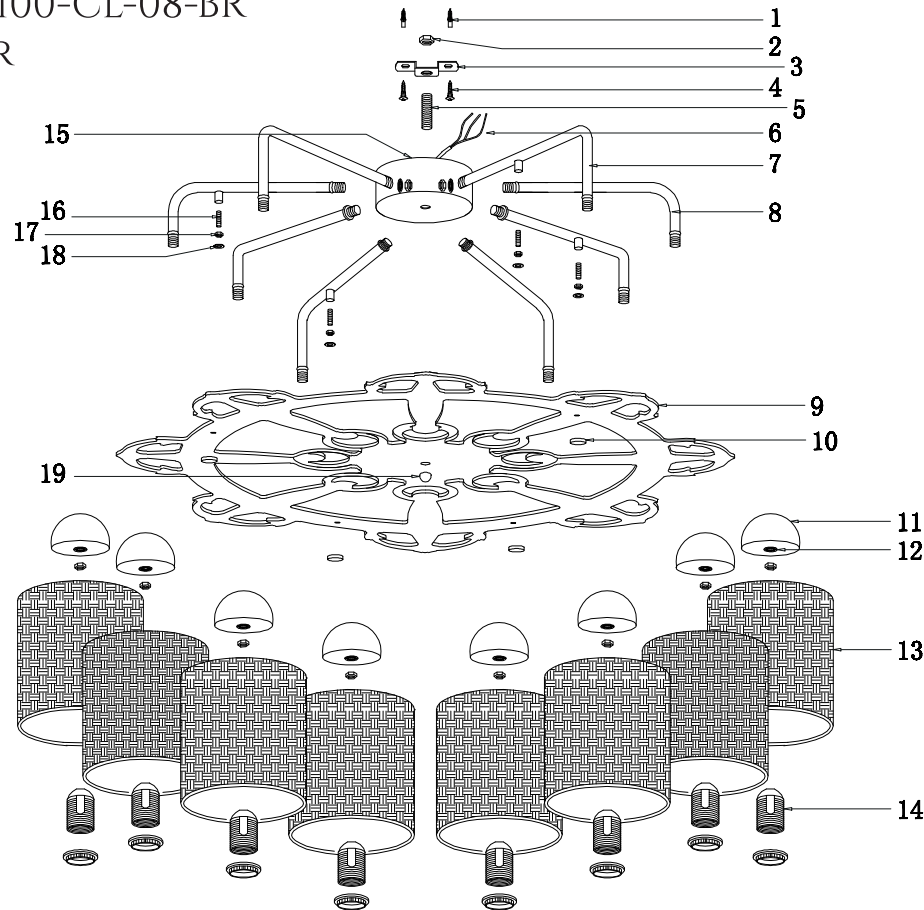

FREYA
TRADITION OF QUALITY

INSTRUCTION

MODEL: FR5100-CL-08-BR
CHANDELIER

8 X E14 (40W)

FREYA-LIGHT.COM