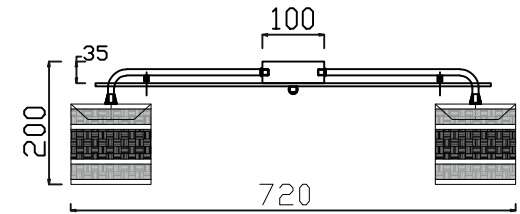

FREYA
TRADITION OF QUALITY

INSTRUCTION

MODEL: FR5100-CL-08-BR
CHANDELIER

8 X E14 (40W)

FREYA-LIGHT.COM