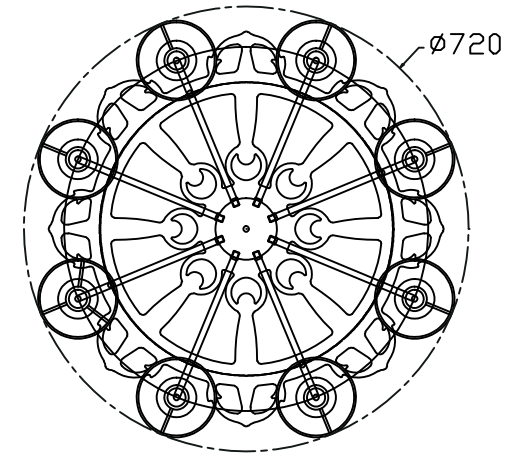

FREYA
TRADITION OF QUALITY

INSTRUCTION

MODEL: FR5100-CL-08-BR
CHANDELIER

8 X E14 (40W)

FREYA-LIGHT.COM