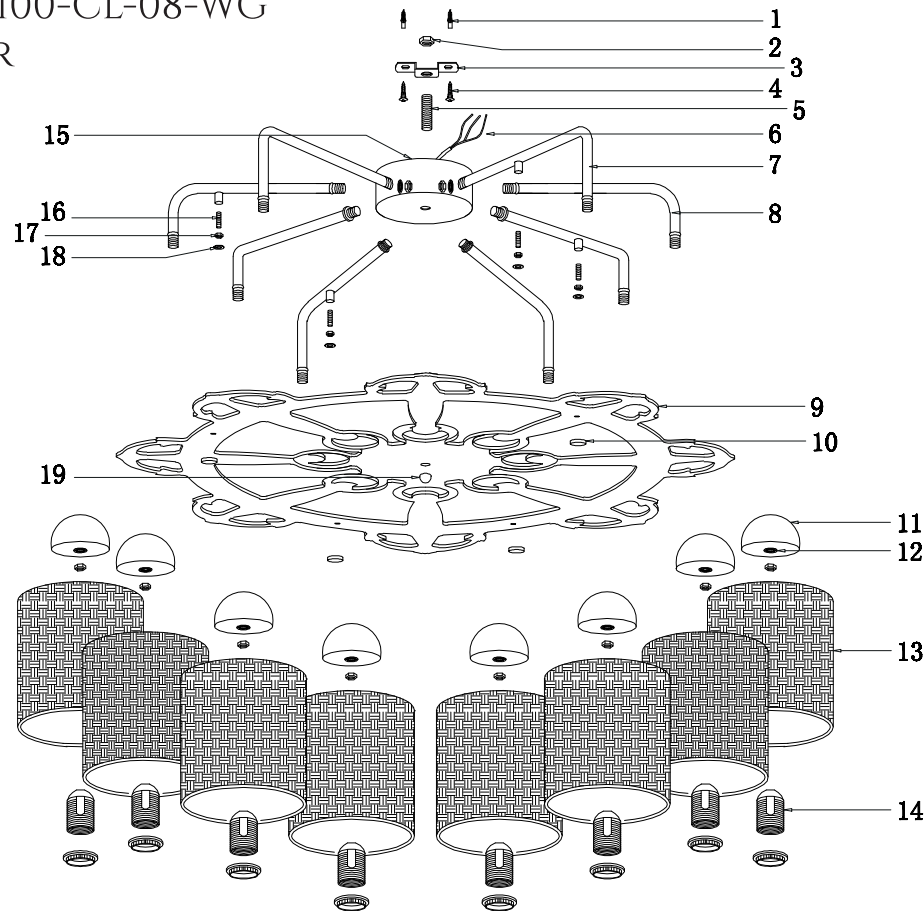

FREYA
TRADITION OF QUALITY

INSTRUCTION

MODEL: FR5100-CL-08-WG
CHANDELIER

8 X E14 (40W)

FREYA-LIGHT.COM