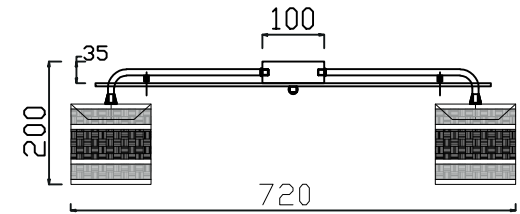

FREYA
TRADITION OF QUALITY

INSTRUCTION

MODEL: FR5100-CL-08-WG
CHANDELIER

8 X E14 (40W)

FREYA-LIGHT.COM