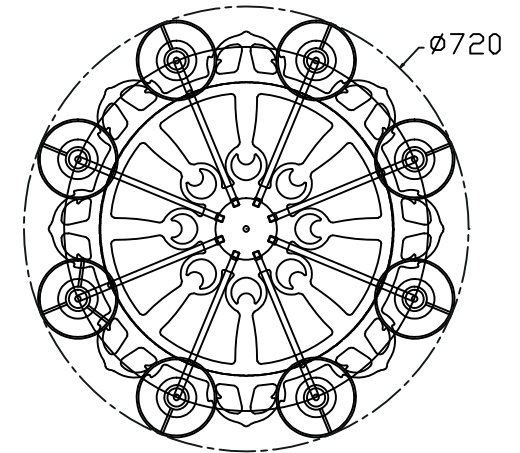

FREYA
TRADITION OF QUALITY

INSTRUCTION

MODEL: FR5100-CL-08-WG
CHANDELIER

8 X E14 (40W)

FREYA-LIGHT.COM