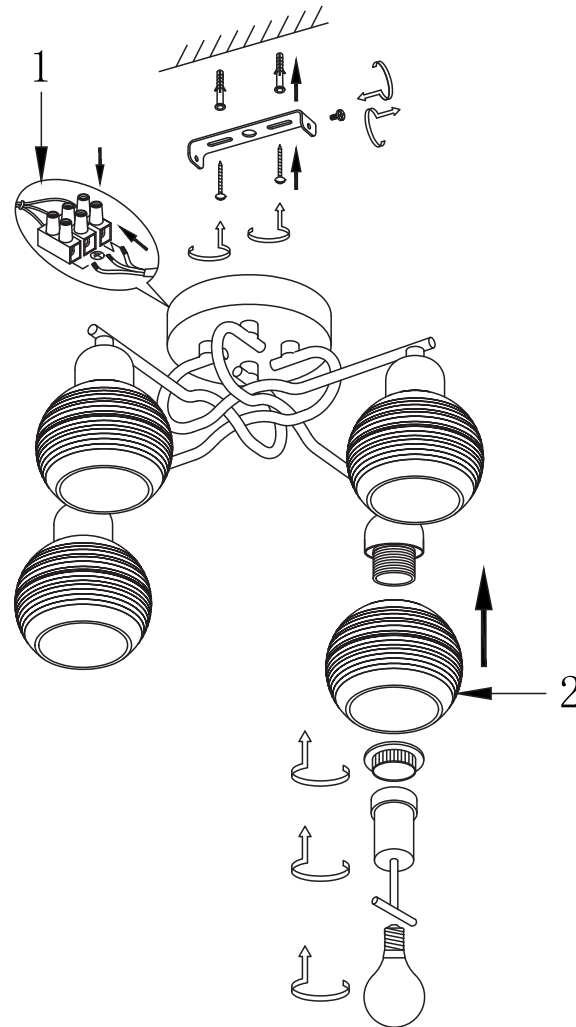

# INSTRUCTION

**MODEL:** FR5102-CL-04-CH  
CHANDELIER

4 X E14 (40W)

FREYA-LIGHT.COM