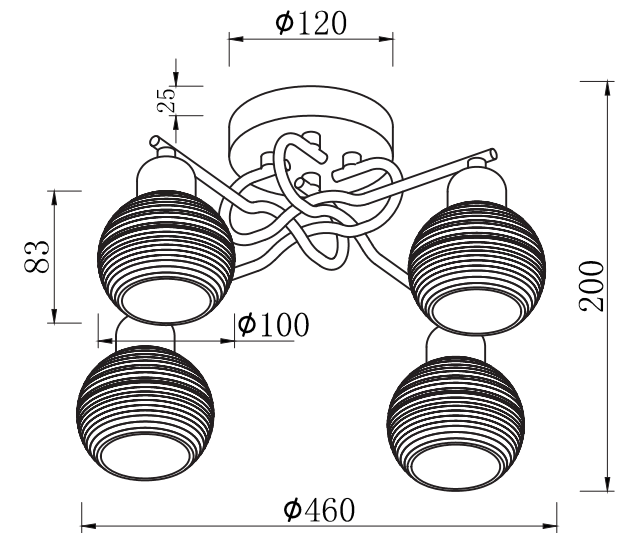

# INSTRUCTION

**MODEL:** FR5102-CL-04-CH  
CHANDELIER

4 X E14 (40W)

FREYA-LIGHT.COM