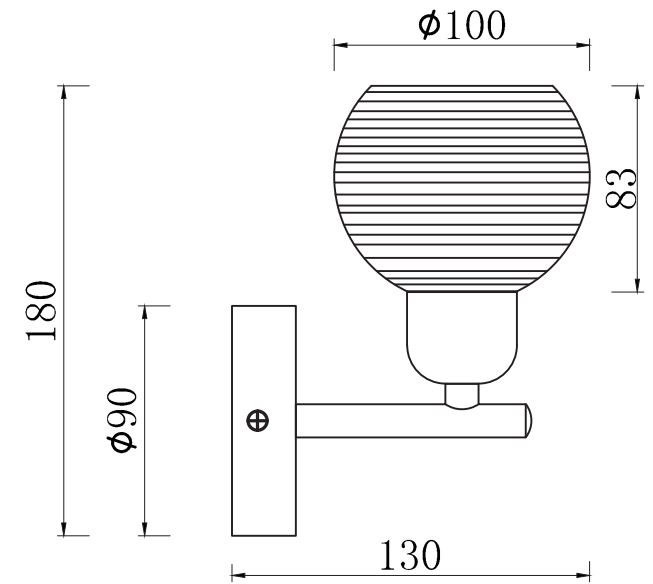

FREYA
TRADITION OF QUALITY

INSTRUCTION

MODEL: FR5102-WL-01-CH
SCONCE

1 X E14 (40W)

FREYA-LIGHT.COM