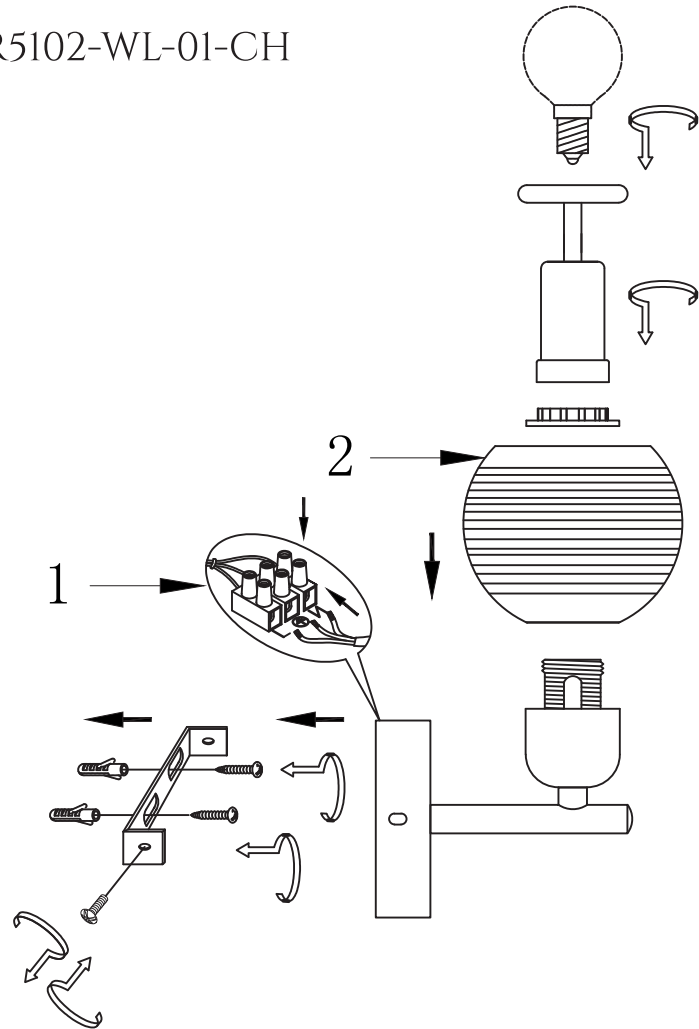

FREYA
TRADITION OF QUALITY

INSTRUCTION

MODEL: FR5102-WL-01-CH
SCONCE

1 X E14 (40W)

FREYA-LIGHT.COM