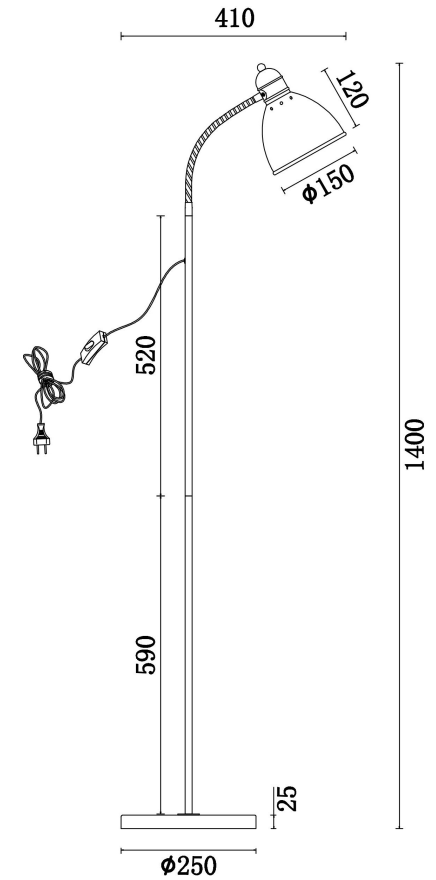

FREYA
TRADITION OF QUALITY

Instruction

FR5110FL-01B

1xE27 60W

Model: FR5110FL-01B

Collection: Modern

Floor Lamps