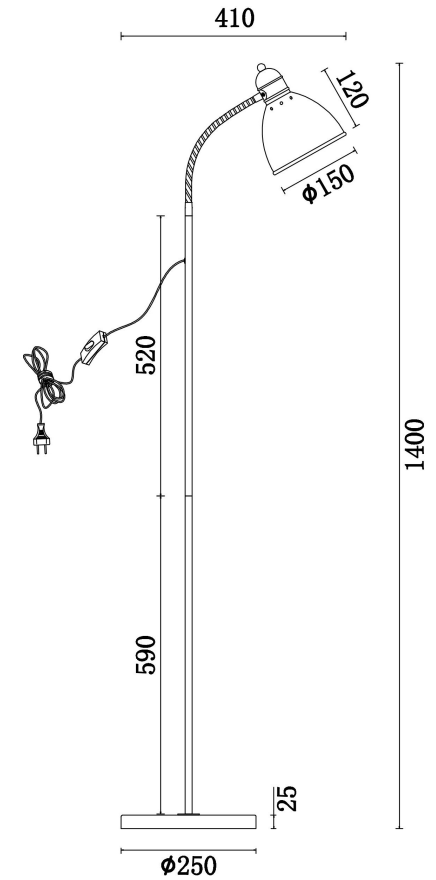

FREYA
TRADITION OF QUALITY

Instruction

FR5110FL-01S

1xE27 60W

Model: FR5110FL-01S

Collection: Modern

Floor Lamps