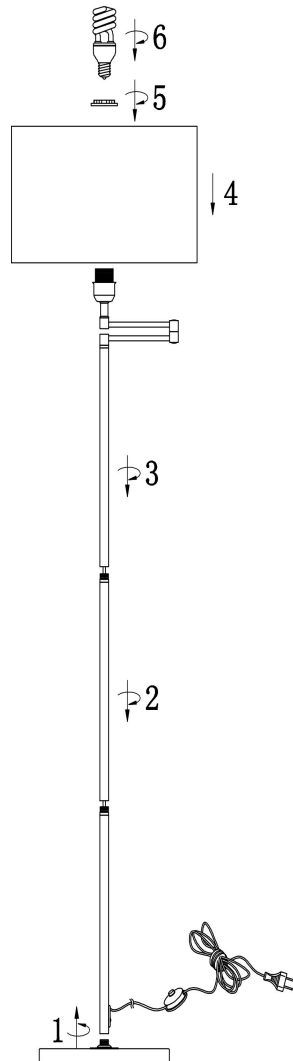

FREYA
TRADITION OF QUALITY

Instruction

FR5112FL-01CH

1xE27 60W

Model: FR5112FL-01CH

Collection: Modern

Floor Lamps