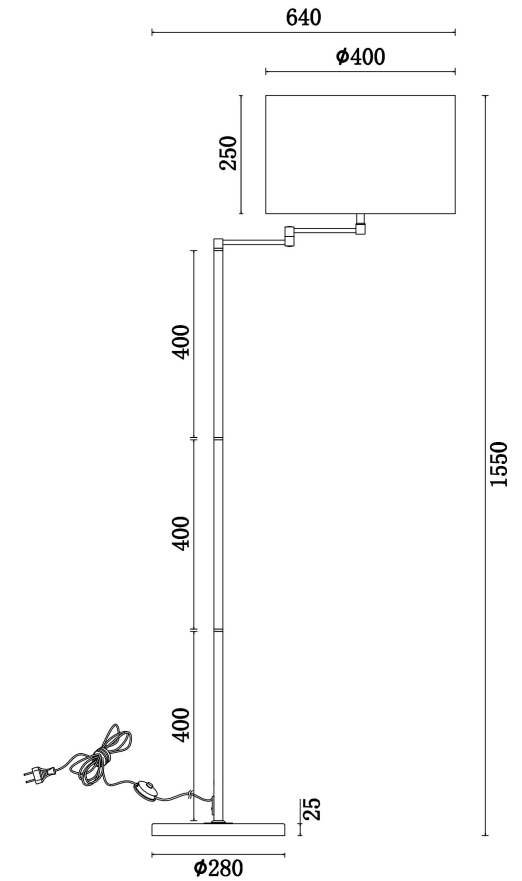

FREYA
TRADITION OF QUALITY

Instruction

FR5112FL-01CH

1xE27 60W

Model: FR5112FL-01CH

Collection: Modern

Floor Lamps