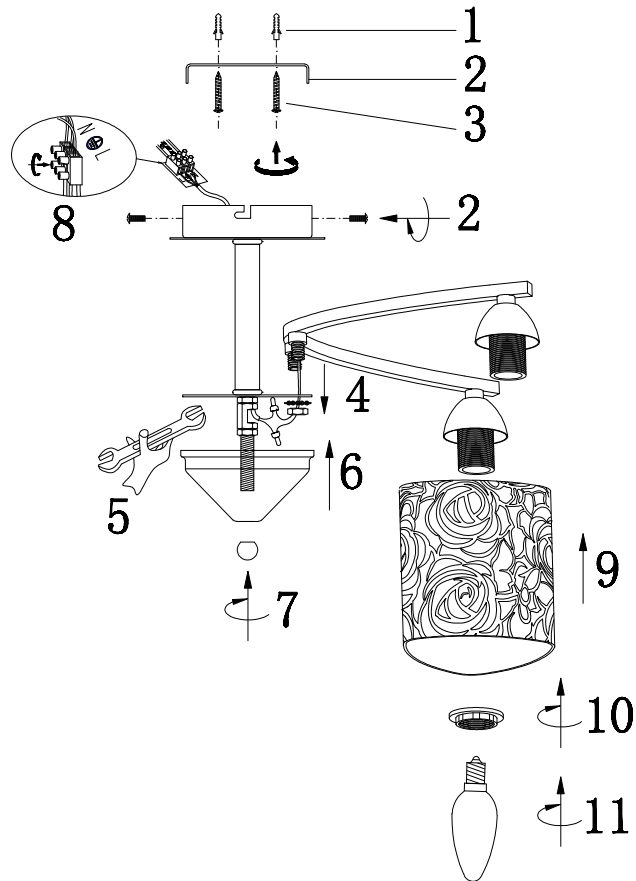

FREYA
TRADITION OF QUALITY

Instruction

FR5117CL-04CH

4 x E14 (40W)

Model: FR5117CL-04CH

Series: Ciclo

Ceiling Lamps