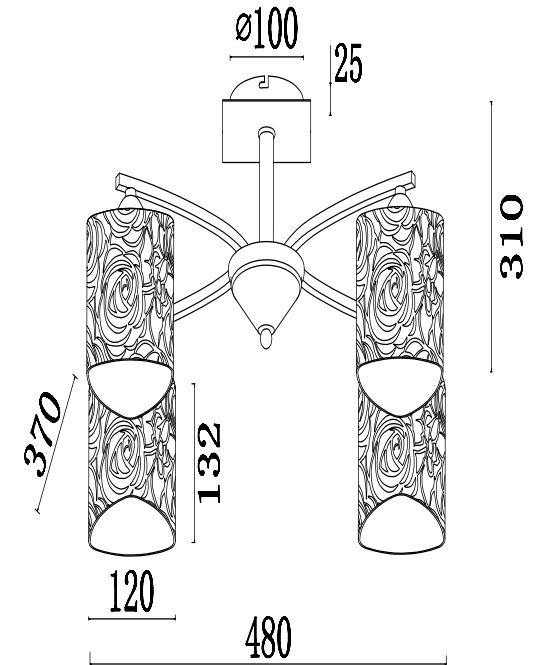

FREYA
TRADITION OF QUALITY

Instruction

FR5117CL-04CH

4 x E14 (40W)

Model: FR5117CL-04CH

Series: Ciclo

Ceiling Lamps