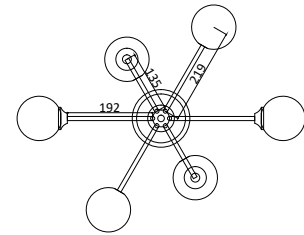

FREYA
TRADITION OF QUALITY

Instruction

FR5120PL-06G

6 x G9 (40W)

Model: FR5120PL-06G
Collection: Modern

Ceiling Lamps