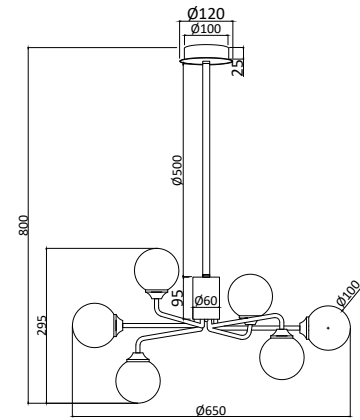

FREYA
TRADITION OF QUALITY

Instruction

FR5120PL-06G

6 x G9 (40W)

Model: FR5120PL-06G
Collection: Modern

Ceiling Lamps