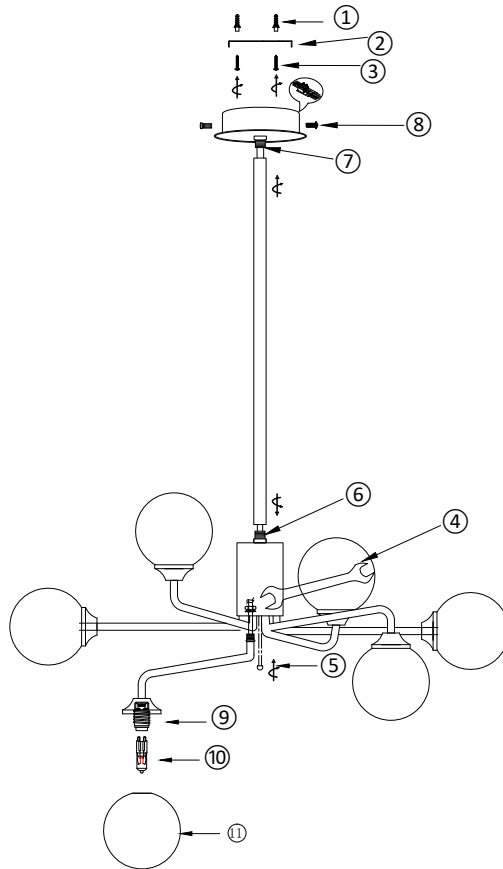

FREYA
TRADITION OF QUALITY

Instruction

FR5120PL-06G

6 x G9 (40W)

Model: FR5120PL-06G
Collection: Modern

Ceiling Lamps