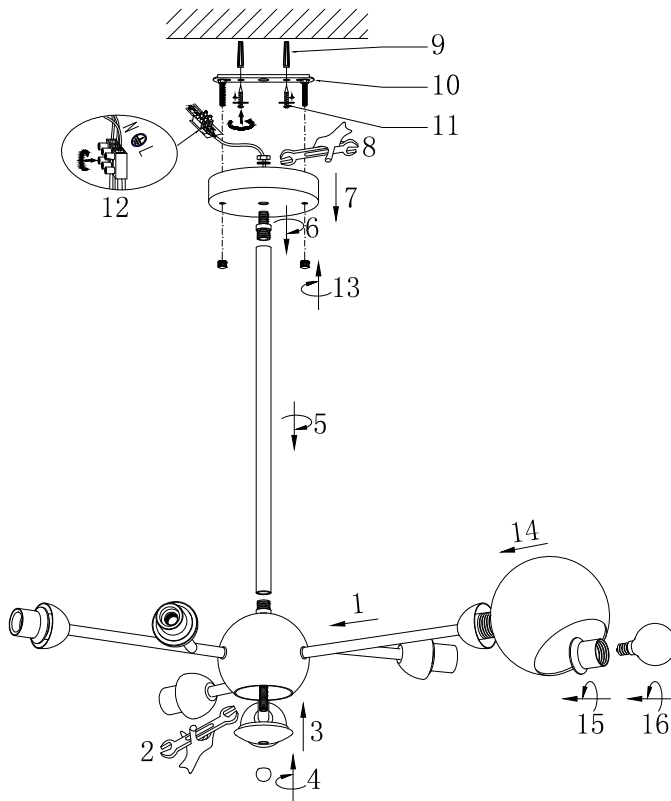

FREYA
TRADITION OF QUALITY

Instruction

FR5121PL-06G

6 x E14 (40W)

Model: FR5121PL-06G

Collection: Modern

Ceiling Lamps