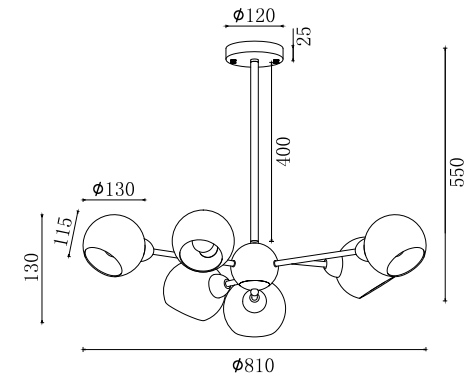

FREYA
TRADITION OF QUALITY

Instruction

FR5121PL-06G

6 x E14 (40W)

Model: FR5121PL-06G

Collection: Modern

Ceiling Lamps