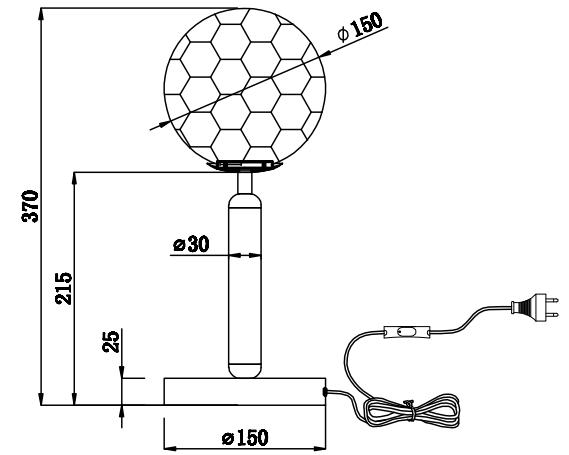

FREYA
TRADITION OF QUALITY

Instruction

FR5122TL-01BS

1 x E14 (40W)

Model: FR5122TL-01BS
Collection: Modern

Table Lamps