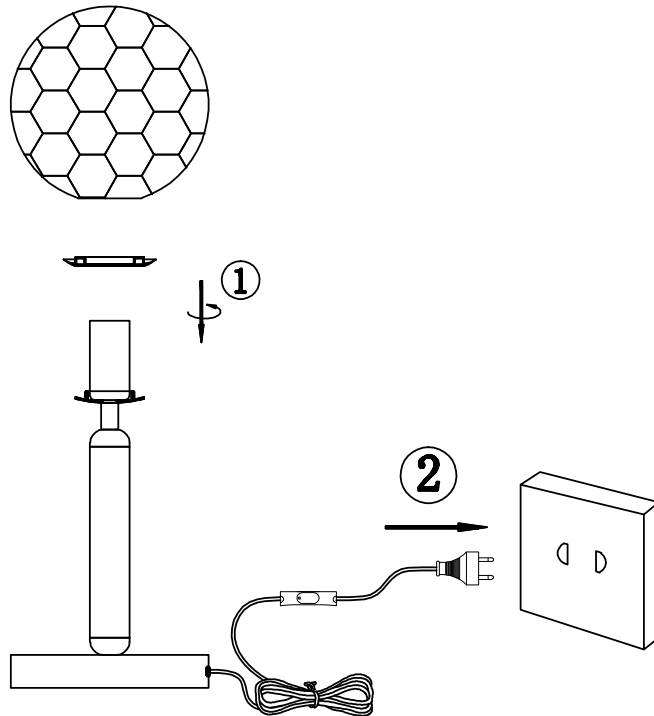

FREYA
TRADITION OF QUALITY

Instruction

FR5122TL-01BS

1 x E14 (40W)

Model: FR5122TL-01BS
Collection: Modern

Table Lamps