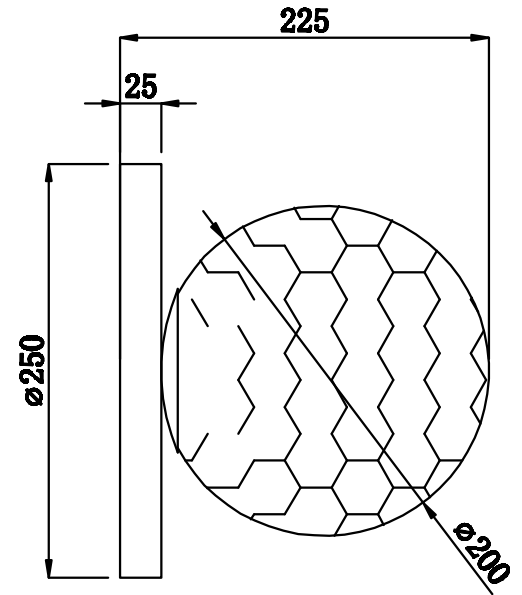

FREYA
TRADITION OF QUALITY

Instruction

FR5123WL-01BS

1 x E14 (40W)

Model: FR5123WL-01BS
Collection: Modern

Wall Lamps