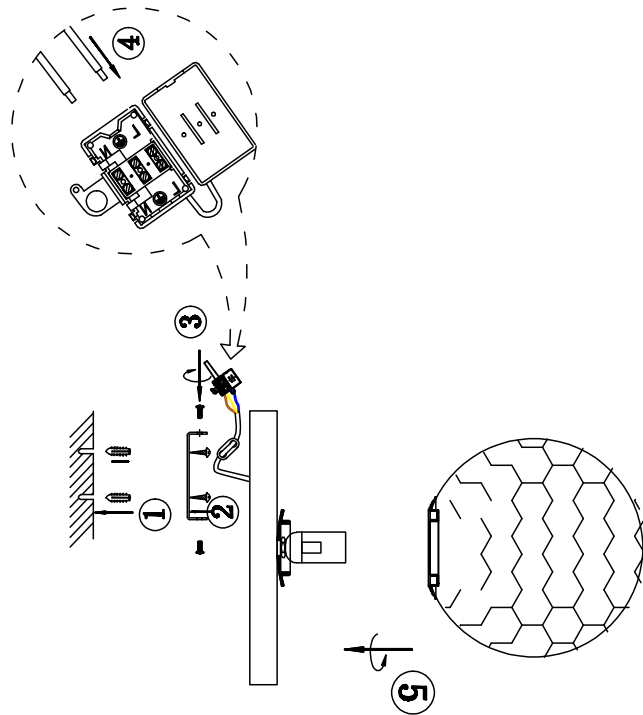

FREYA
TRADITION OF QUALITY

Instruction

FR5123WL-01BS

1 x E14 (40W)

Model: FR5123WL-01BS
Collection: Modern

Wall Lamps