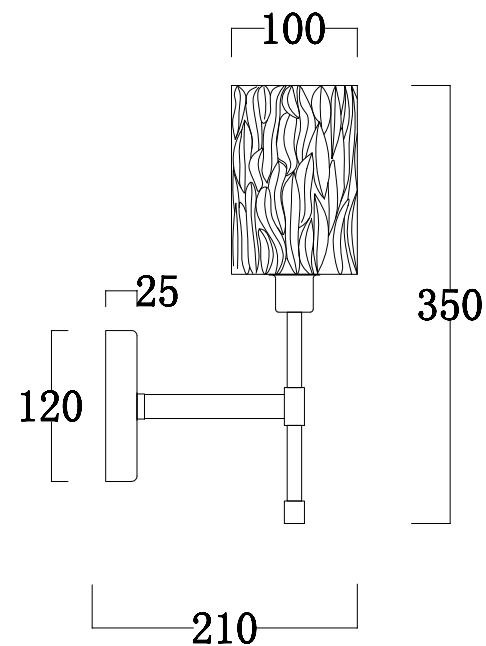

Instruction

FR5133WL-01CH

1 x E14 (60W)

Model: FR5133WL-01CH
Collection: Crystal

Wall Lamps