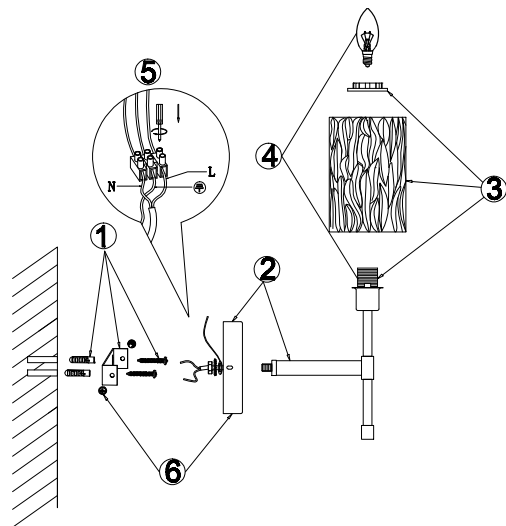

Instruction

FR5133WL-01CH

1 x E14 (60W)

Model: FR5133WL-01CH
Collection: Crystal

Wall Lamps