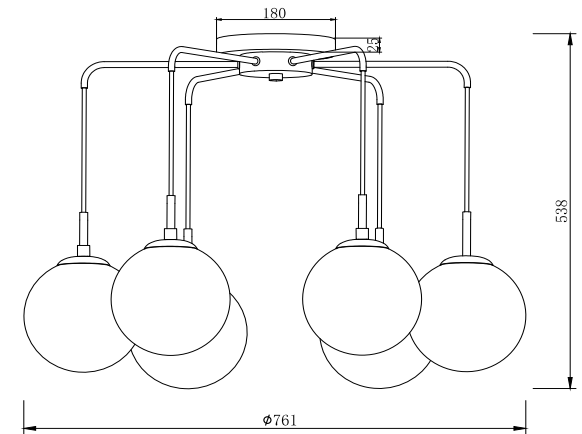

FREYA
TRADITION OF QUALITY

Instruction

FR5140PL-06G

6 x E27 (40W)

Model: FR5140PL-06G
Collection: Modern

Pendant Lamps