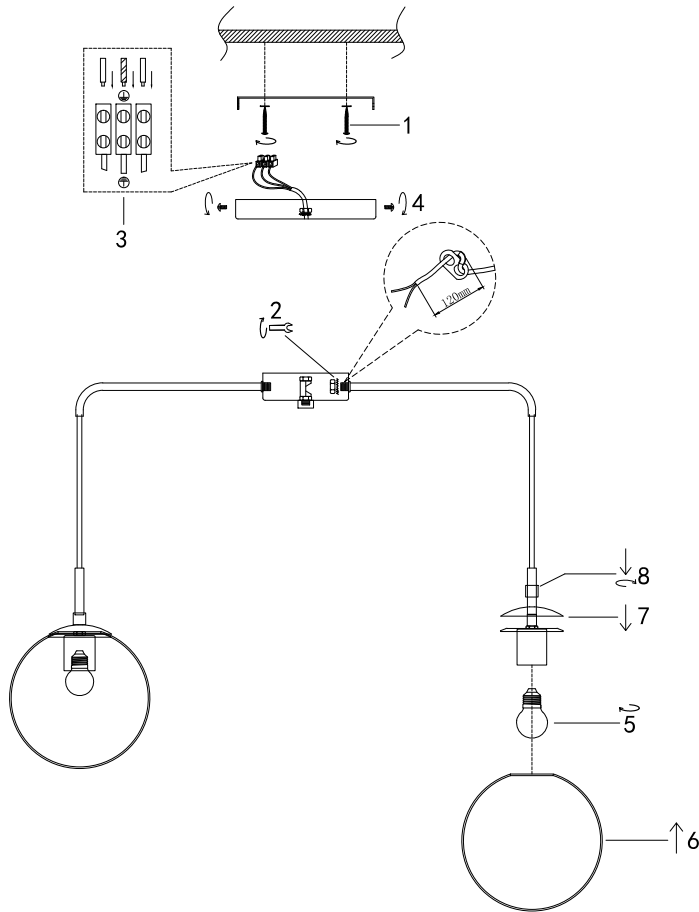

FREYA
TRADITION OF QUALITY

Instruction

FR5140PL-06G

6 x E27 (40W)

Model: FR5140PL-06G
Collection: Modern

Pendant Lamps