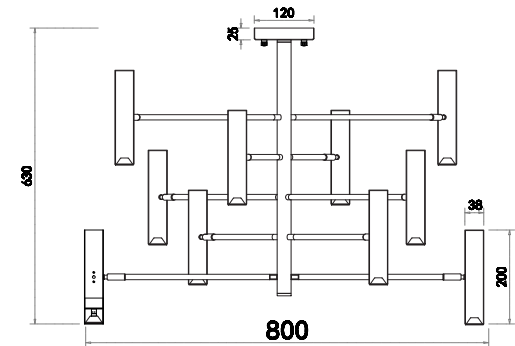

# Instruction

FR5142PL-10BBS

10 x GU5.3 (5W)  
Recommended to use with LED bulbs

Ceiling Lamps

Model: FR5142PL-10BBS  
Collection: Modern