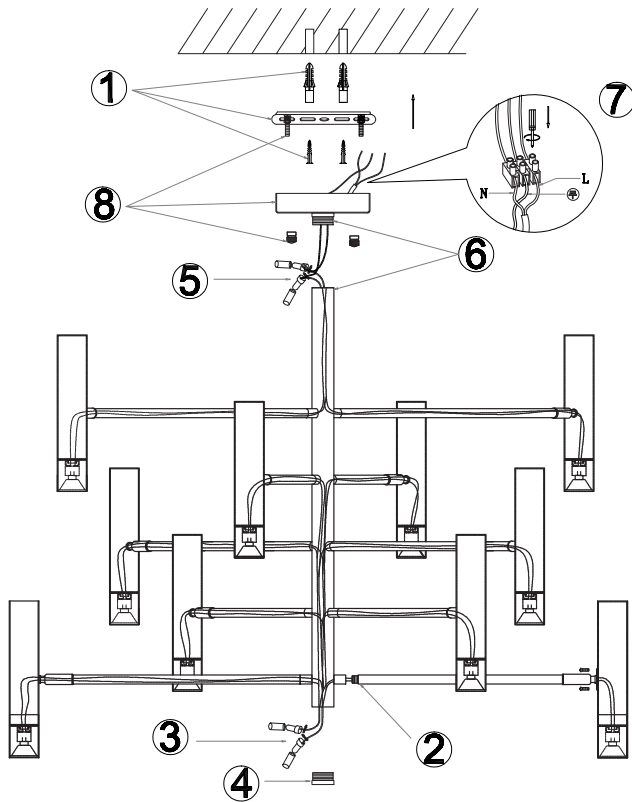

# Instruction

FR5142PL-10BBS

10 x GU5.3 (5W)  
Recommended to use with LED bulbs

Ceiling Lamps

Model: FR5142PL-10BBS  
Collection: Modern