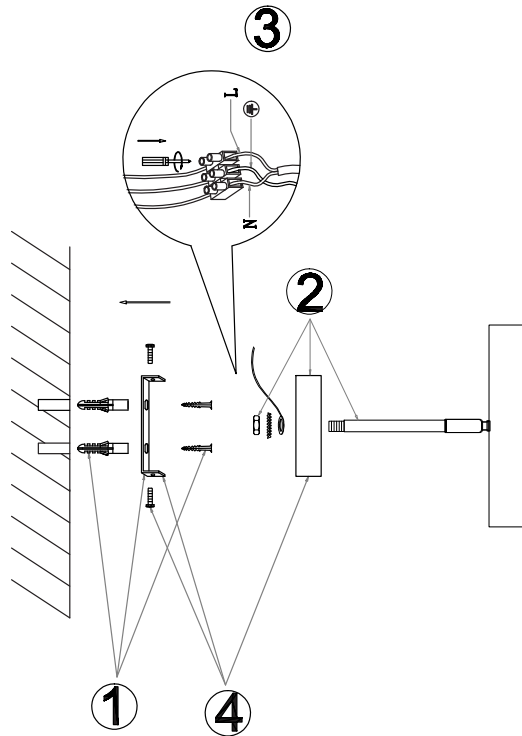

FREYA
TRADITION OF QUALITY

Instruction

FR5142WL-02BBS

2 x GU5.3 (5W)
Recommended to use with LED bulbs

Wall Lamps

Model: FR5142WL-02BBS
Collection: Modern