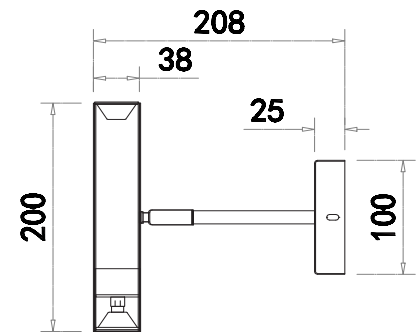

FREYA
TRADITION OF QUALITY

Instruction

FR5142WL-02BBS

2 x GU5.3 (5W)
Recommended to use with LED bulbs

Wall Lamps

Model: FR5142WL-02BBS
Collection: Modern