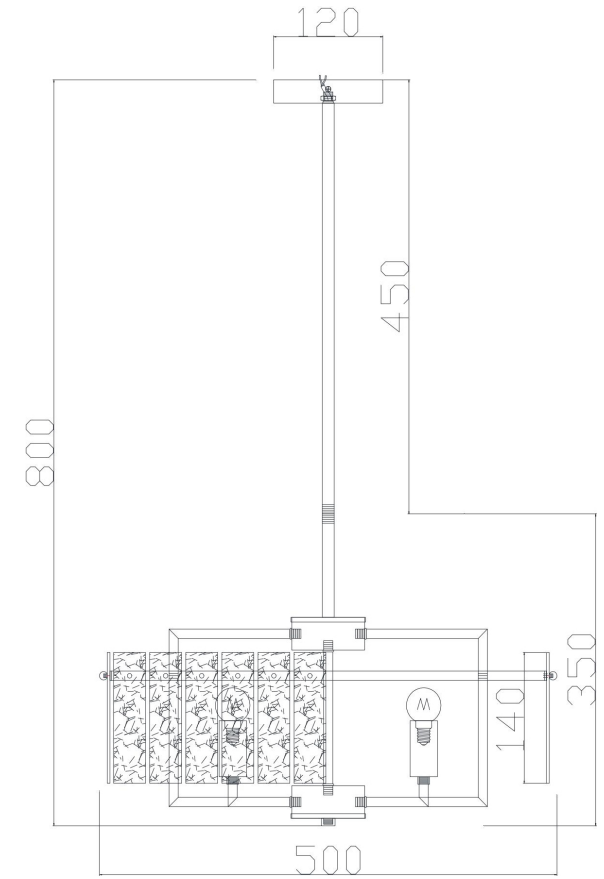

# Instruction

FR5166PL-06N

6xE14 40W

Model: FR5166PL-06N

Collection: Modern

Pendant Lamps