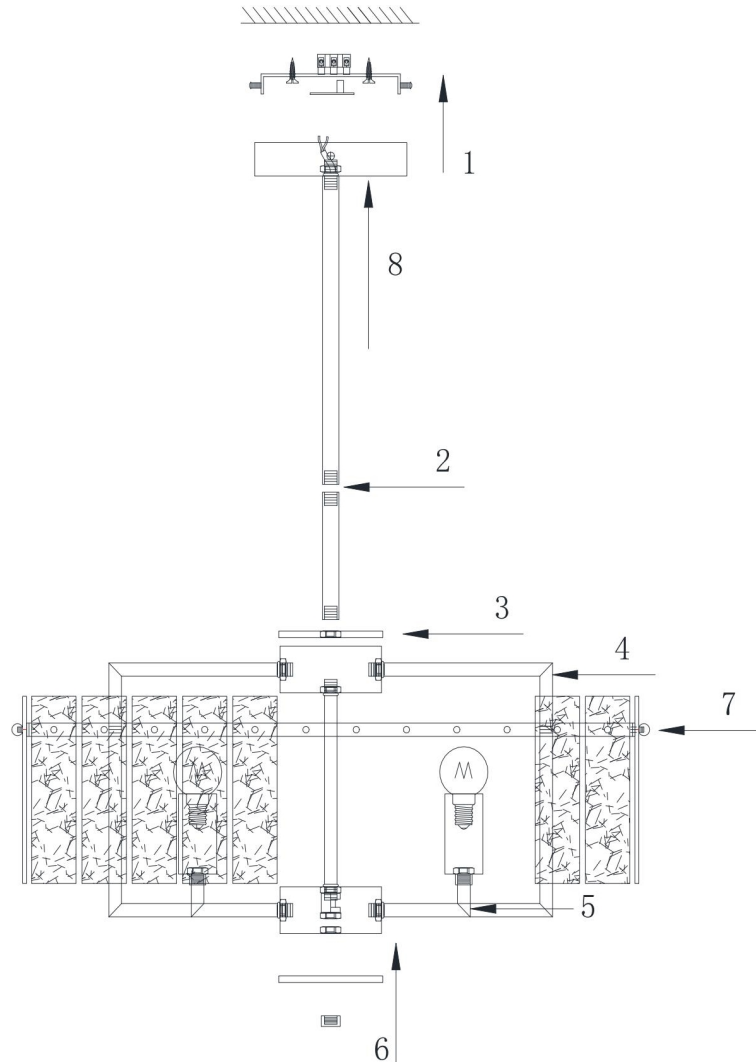

# Instruction

FR5166PL-06N

6xE14 40W

Model: FR5166PL-06N

Collection: Modern

Pendant Lamps