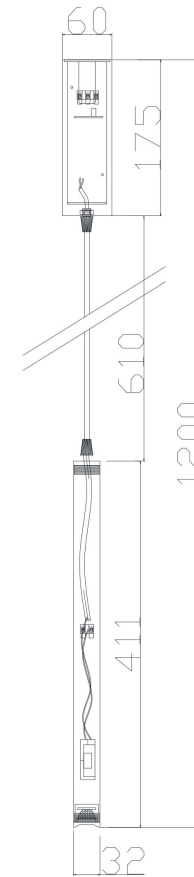

FREYA
TRADITION OF QUALITY

Instruction

FR5168PL-L3W

MAX 3W
600 Lumen

Model: FR5168PL-L3W
Collection: Modern

Pendant Lamps