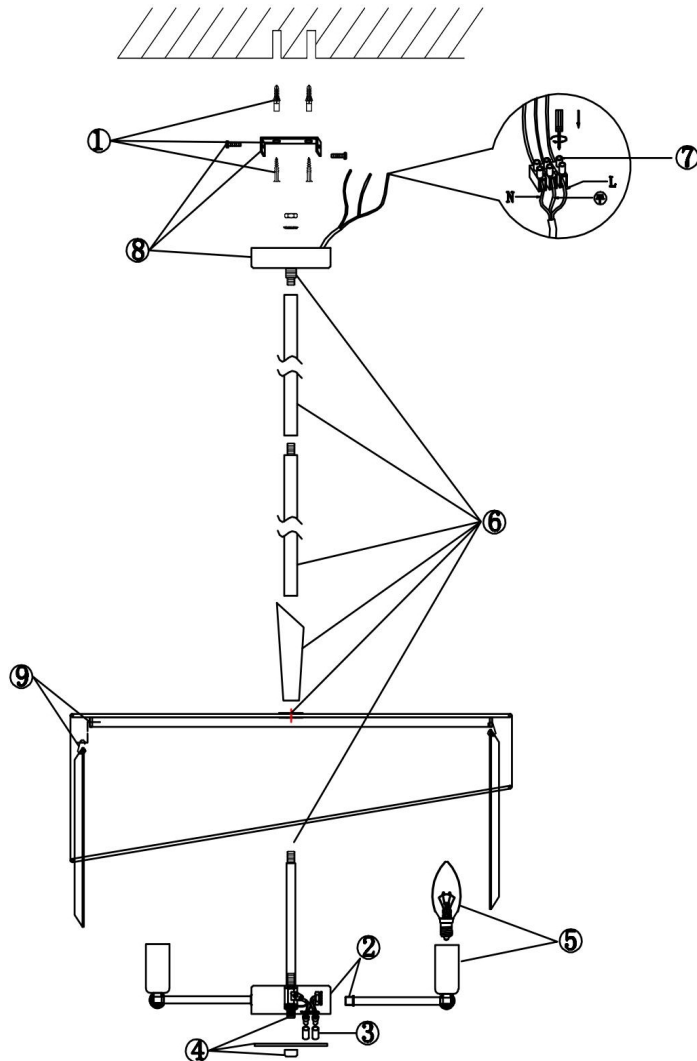

# Instruction

FR5170PL-08N

8xE14 40W

Model: FR5170PL-08N

Collection: Modern

Pendant Lamps