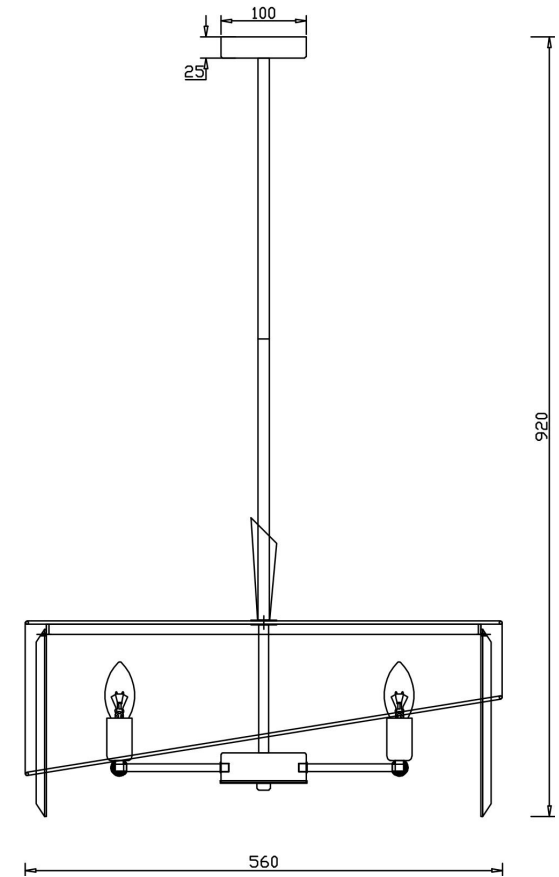

# Instruction

FR5170PL-08N

8xE14 40W

Model: FR5170PL-08N

Collection: Modern

Pendant Lamps