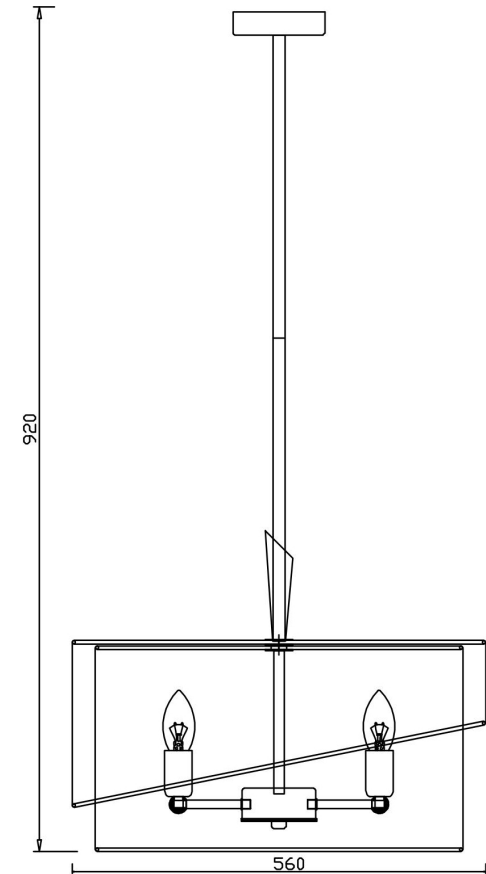

# Instruction

FR5171PL-06BS

6xE14 40W

Model: FR5171PL-06BS

Collection: Modern

Pendant Lamps