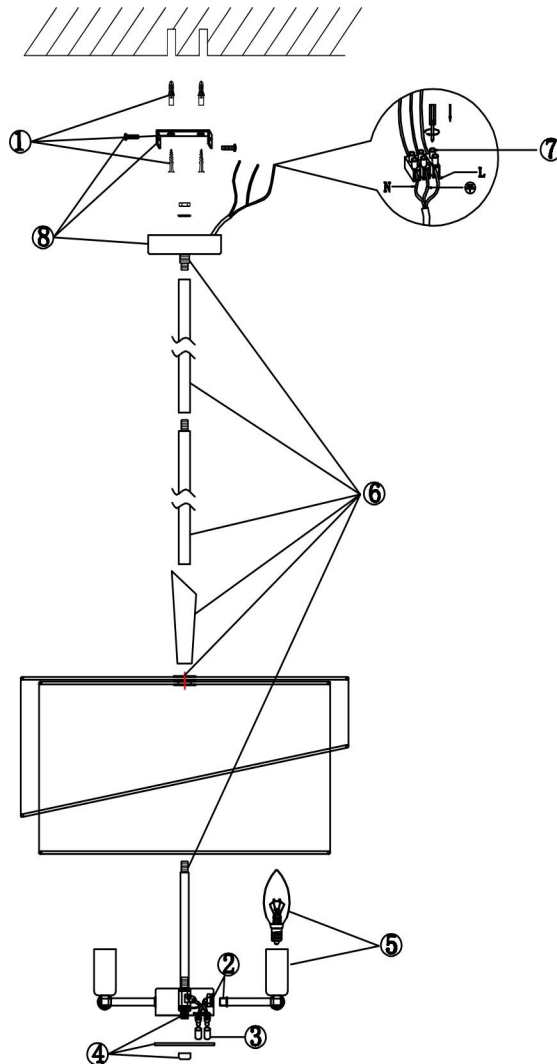

# Instruction

FR5171PL-06BS

6xE14 40W

Model: FR5171PL-06BS

Collection: Modern

Pendant Lamps