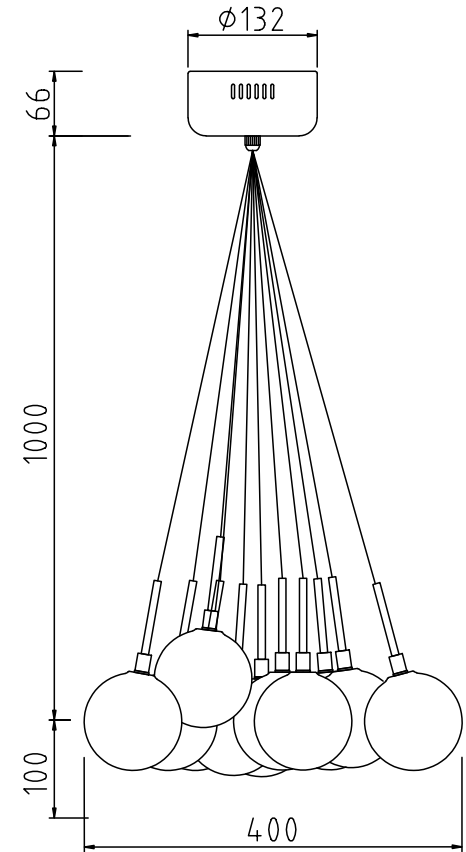

FREYA
TRADITION OF QUALITY

INSTRUCTION

MODEL: FR5174-PL-11-CH

11 X G4 (10W)

FREYA-LIGHT.COM