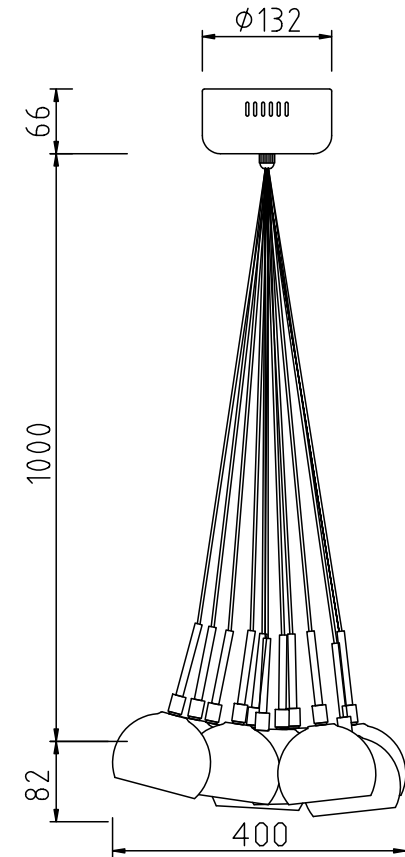

FREYA
TRADITION OF QUALITY

INSTRUCTION

MODEL: FR5175-PL-11-CH

11 X G4 (10W)

FREYA-LIGHT.COM