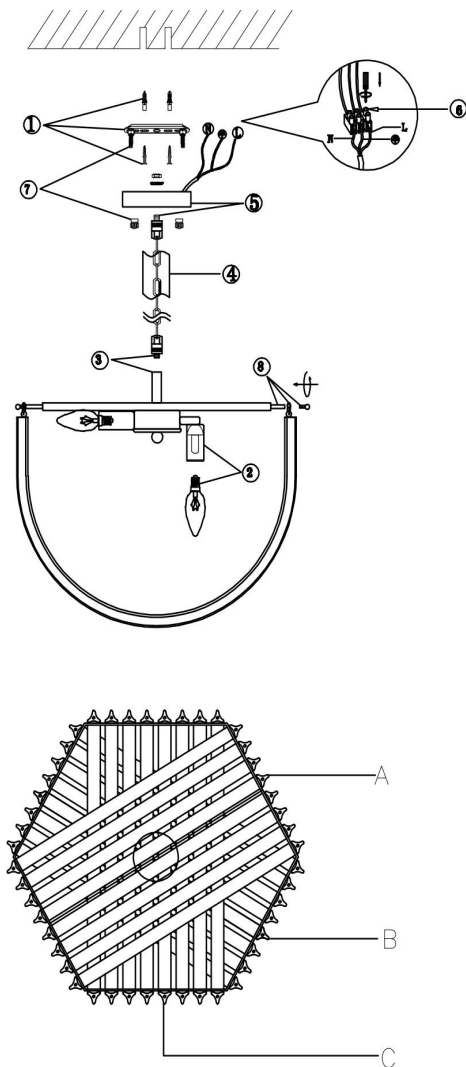

# Instruction

FR5182PL-06FG

6xE14 60W

Model: FR5182PL-06FG

Collection: Modern

Pendant Lamps