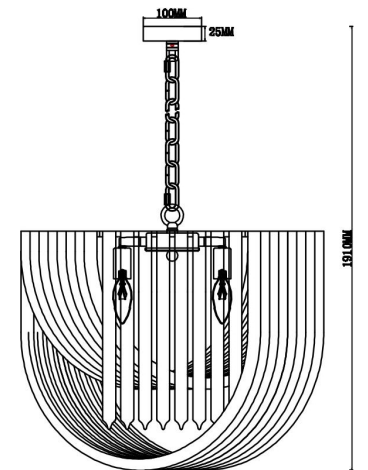

# Instruction

FR5182PL-06FG

6xE14 60W

Model: FR5182PL-06FG

Collection: Modern

Pendant Lamps