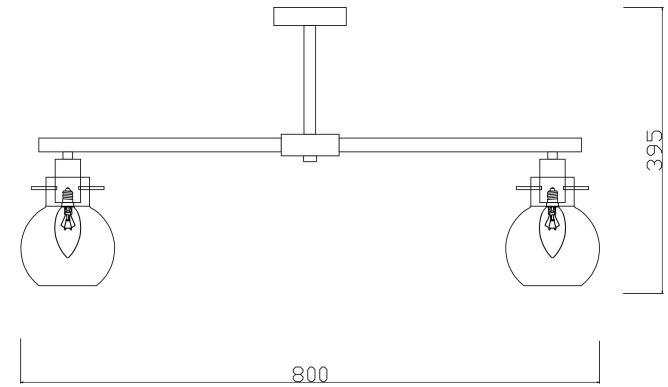

FREYA
TRADITION OF QUALITY

Instruction

FR5183PL-08G

8xE14 60W

Model: FR5183PL-08G

Collection: Modern

Pendant Lamps