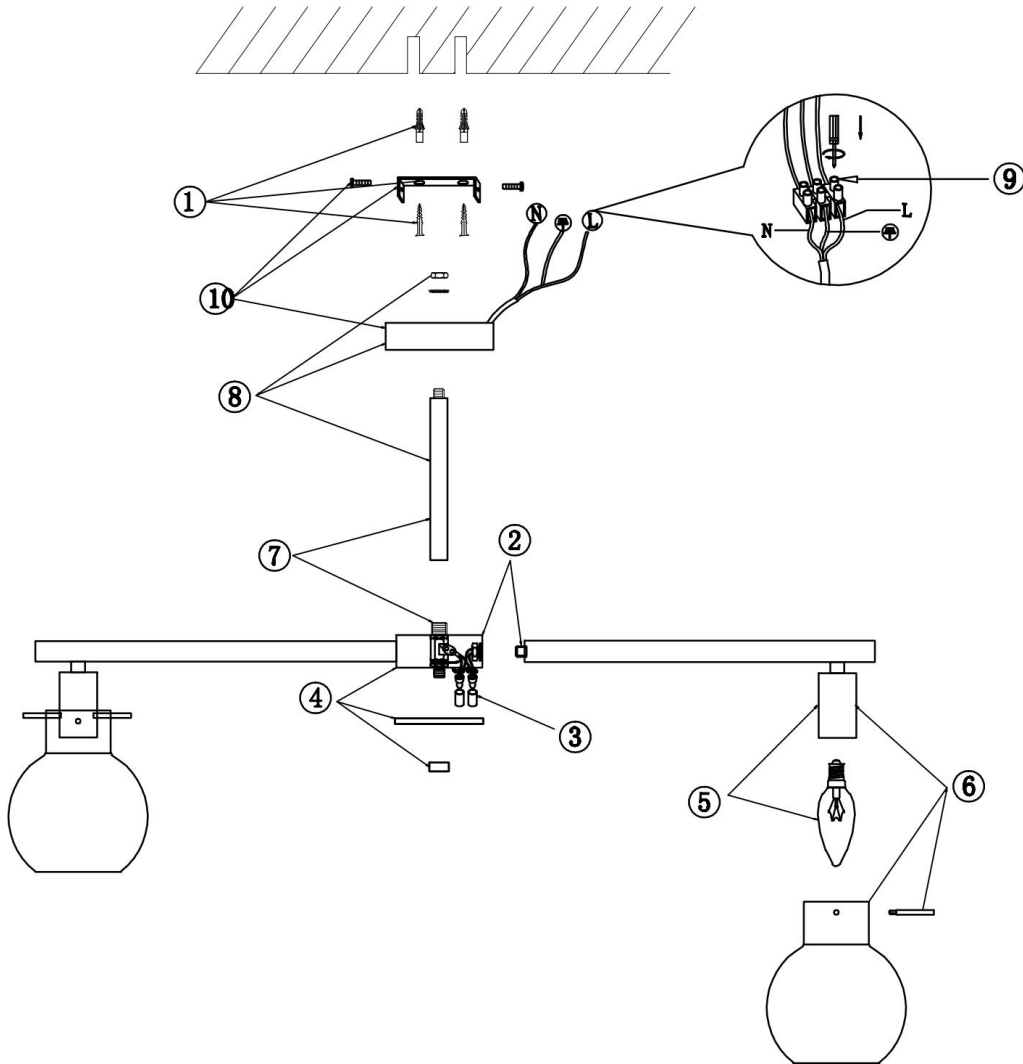

FREYA
TRADITION OF QUALITY

Instruction

FR5183PL-08G

8xE14 60W

Model: FR5183PL-08G

Collection: Modern

Pendant Lamps