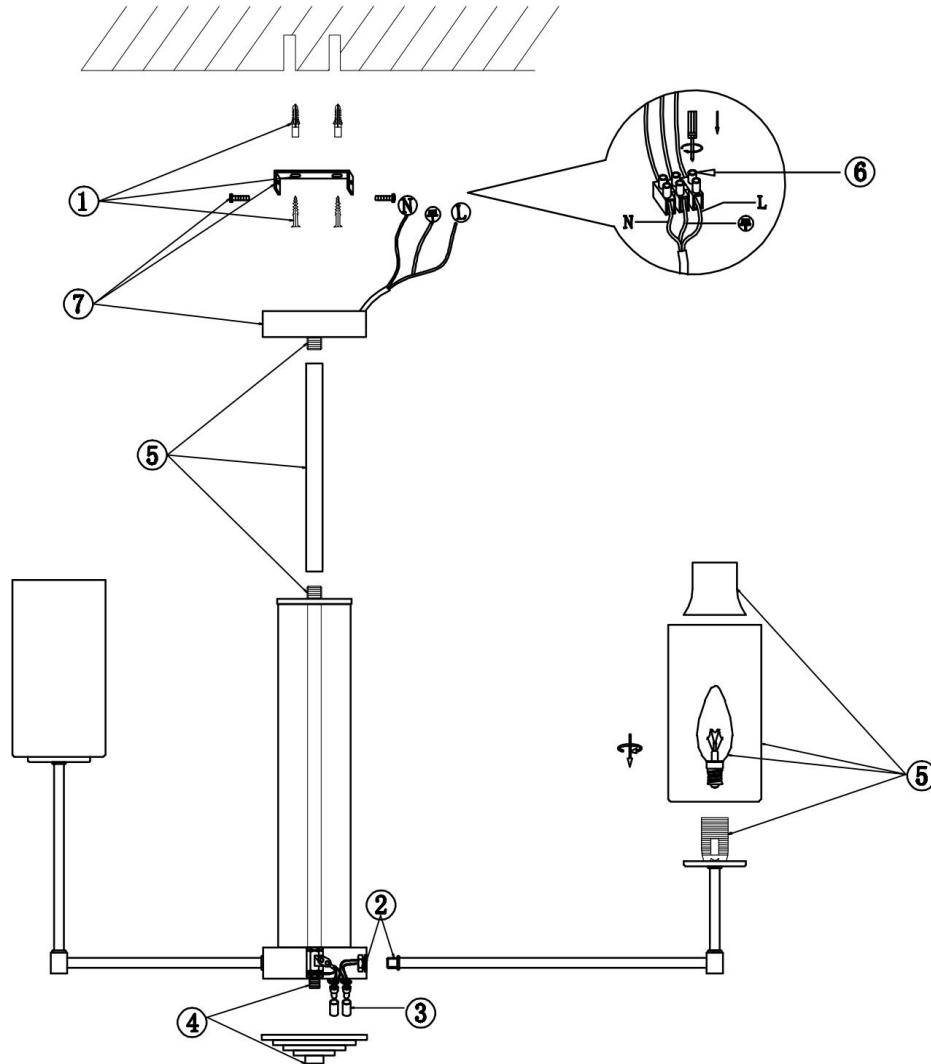

# Instruction

FR5184PL-08BS

8xE14 60W

Model: FR5184PL-08BS

Collection: Modern

Pendant Lamps