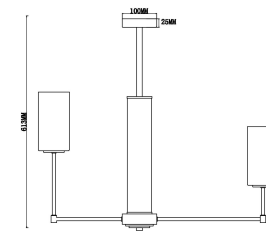

# Instruction

FR5184PL-08BS

8xE14 60W

Model: FR5184PL-08BS

Collection: Modern

Pendant Lamps