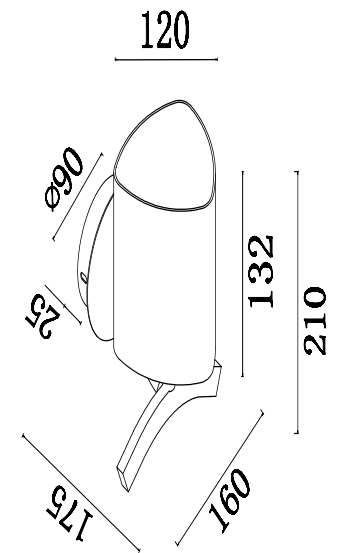

FREYA
TRADITION OF QUALITY

Instruction

FR5454WL-01CH

1 x E14 (40W)

Model: FR5454WL-01CH

Series: Sol

Wall Lamps