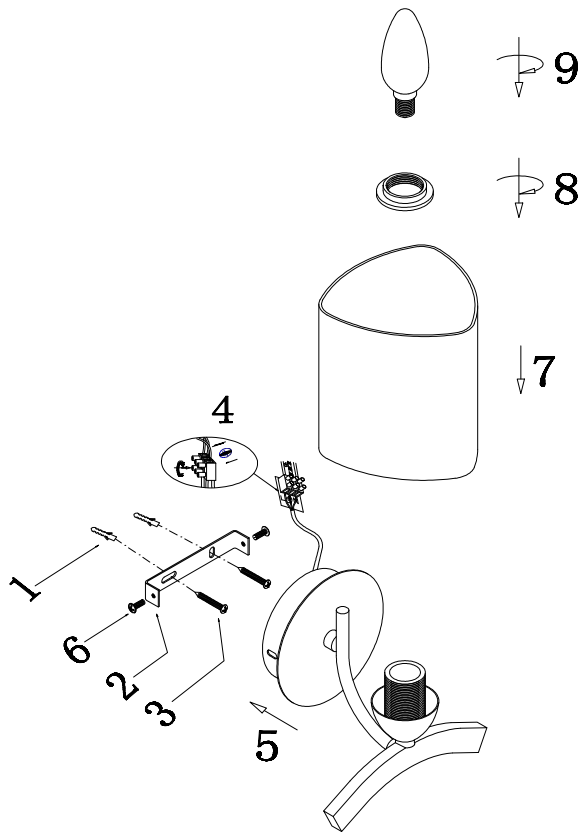

FREYA
TRADITION OF QUALITY

Instruction

FR5454WL-01CH

1 x E14 (40W)

Model: FR5454WL-01CH

Series: Sol

Wall Lamps