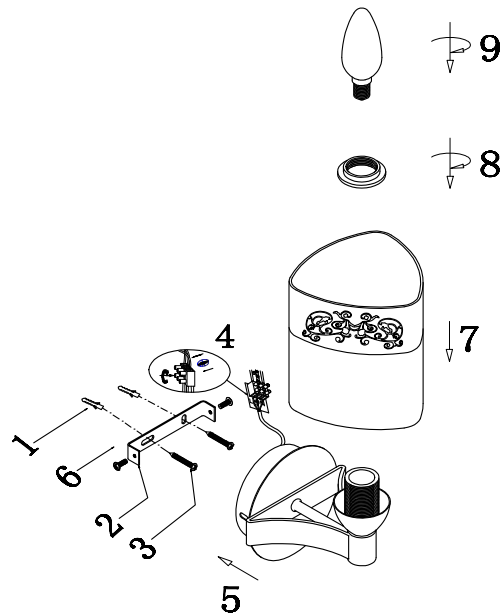

FREYA
TRADITION OF QUALITY

Instruction

FR5475WL-01CH

1 x E14 (40W)

Model: FR5475WL-01CH
Series: Tasmania

Wall Lamps