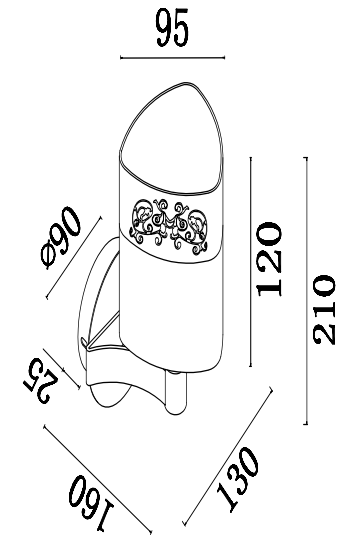

FREYA
TRADITION OF QUALITY

Instruction

FR5475WL-01CH

1 x E14 (40W)

Model: FR5475WL-01CH
Series: Tasmania

Wall Lamps