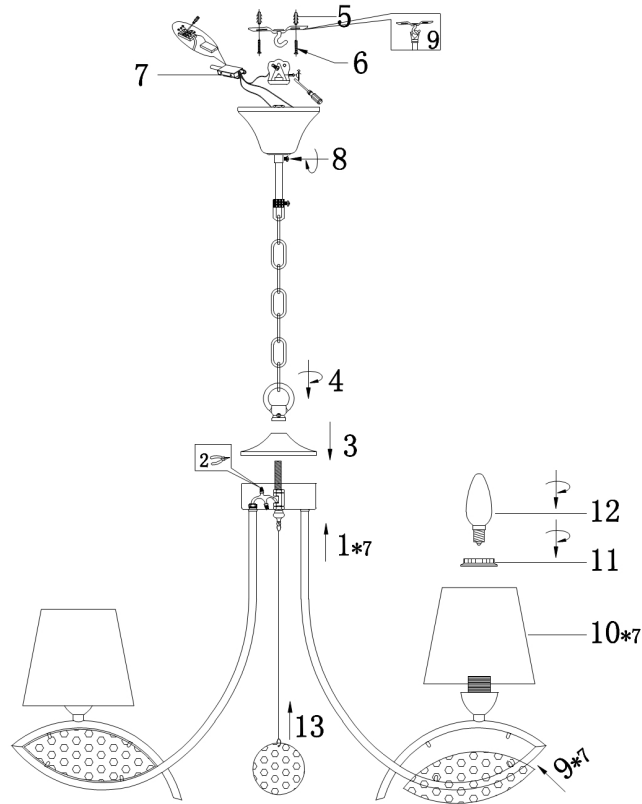

# INSTRUCTION

**Model:** FR5597PL-07BZ

**Chandelier**

7 x E14 (60W)

FREYA-LIGHT.COM