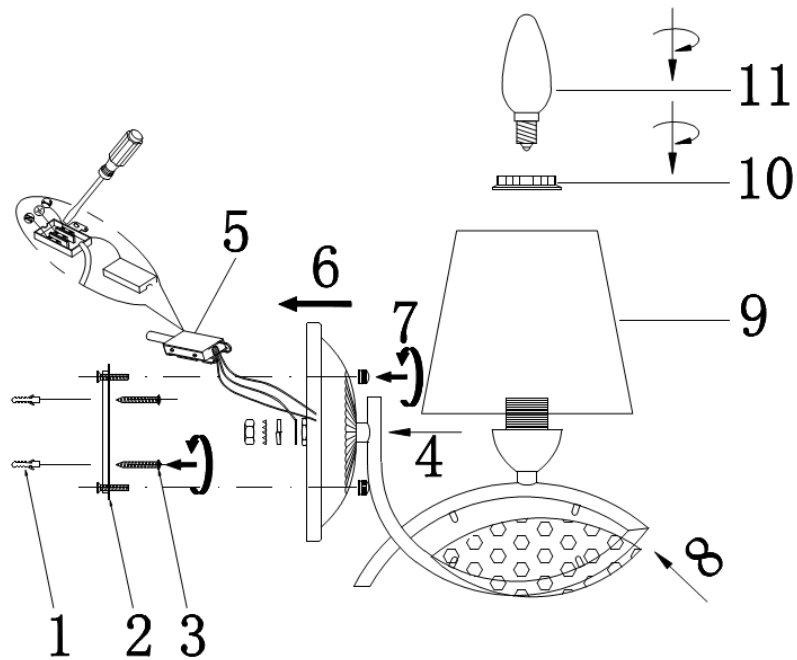

FREYA
TRADITION OF QUALITY

INSTRUCTION

Model: FR5597WL-01BZ

Wall Lamp

1 x E14 (60W)

FREYA-LIGHT.COM