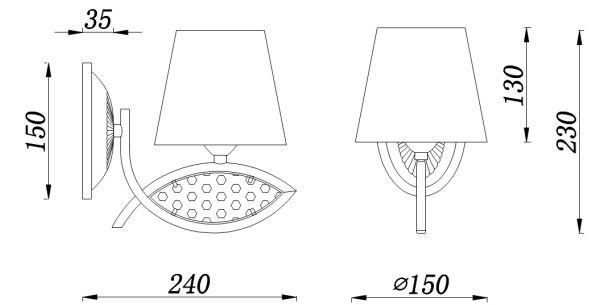

FREYA
TRADITION OF QUALITY

INSTRUCTION

Model: FR5597WL-01BZ

Wall Lamp

1 x E14 (60W)

FREYA-LIGHT.COM