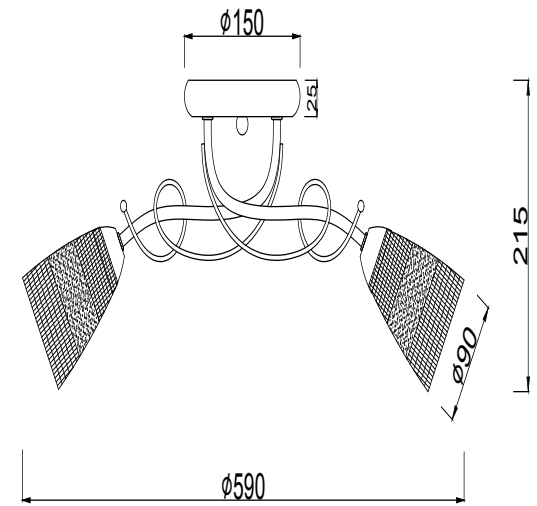

FREYA
TRADITION OF QUALITY

Instruction

FR5684CL-03CH

3 x E14 (40W)

Model: FR5684CL-03CH
Collection: Modern
Series: Stasya

Ceiling Lamps