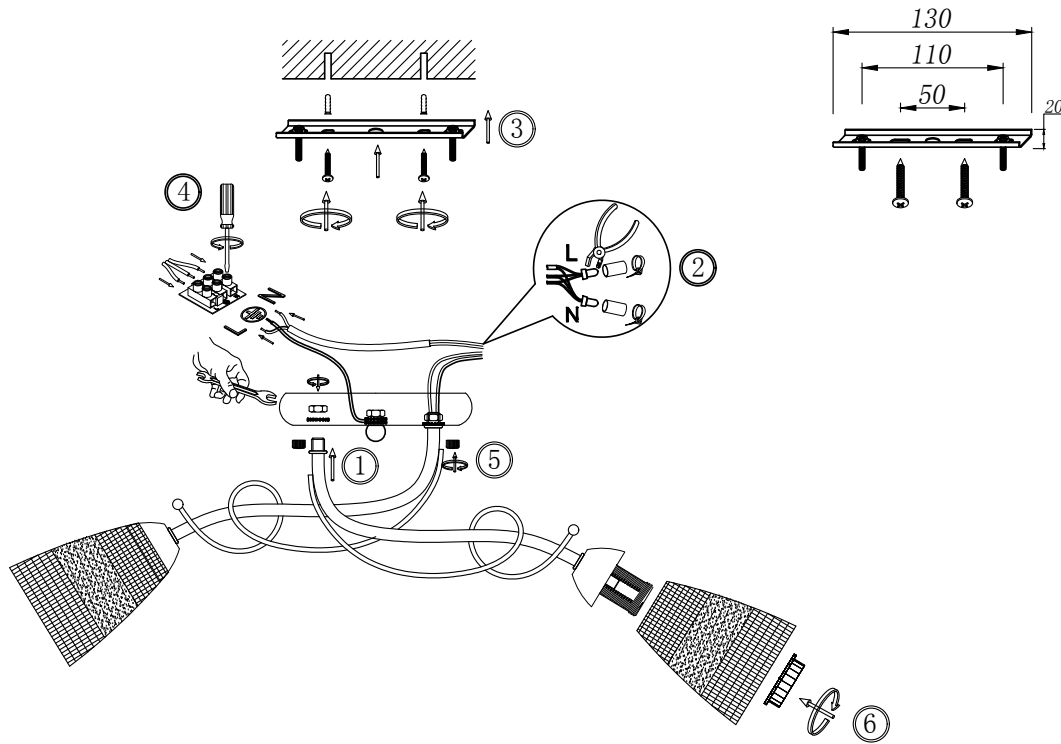

FREYA
TRADITION OF QUALITY

Instruction

FR5684CL-03CH

3 x E14 (40W)

Model: FR5684CL-03CH
Collection: Modern
Series: Stasya

Ceiling Lamps