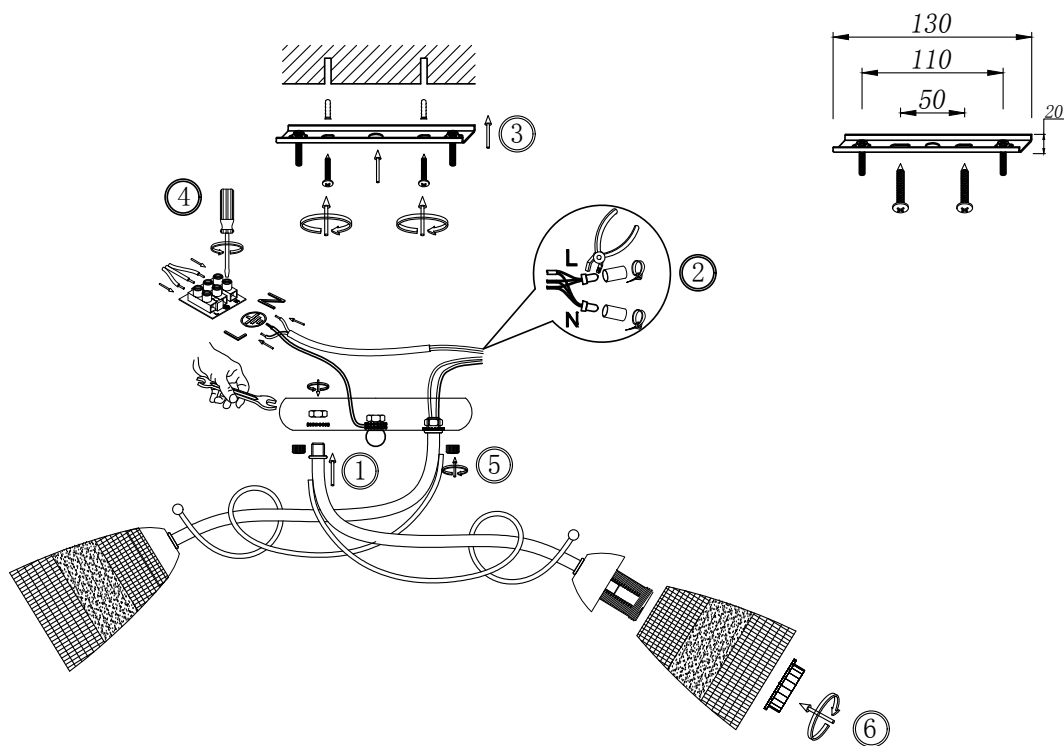

# Instruction

FR5684CL-05CH

5 x E14 (40W)

Model: FR5684CL-05CH  
Collection: Modern  
Series: Stasya

Ceiling Lamps