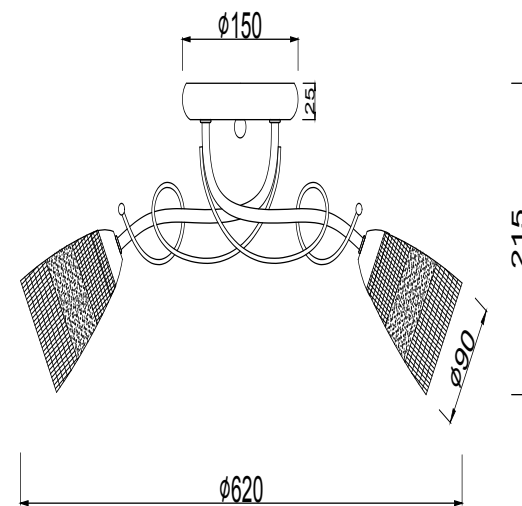

# Instruction

FR5684CL-05CH

5 x E14 (40W)

Model: FR5684CL-05CH  
Collection: Modern  
Series: Stasya

Ceiling Lamps