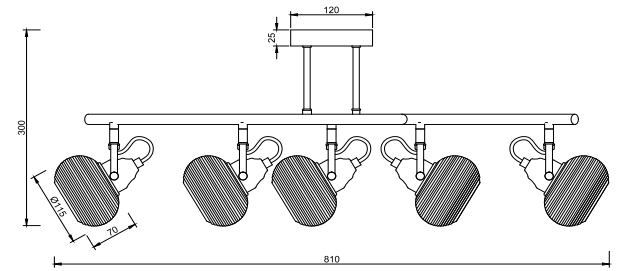

FREYA
TRADITION OF QUALITY

Instruction

FR5690CL-05CH

5 x E14 (40W)

Model: FR5690CL-05CH

Series: Linda

Ceiling Lamps