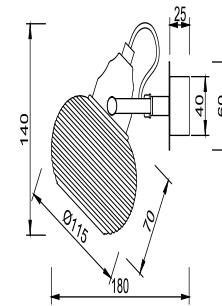

FREYA
TRADITION OF QUALITY

Instruction

FR5690WL-02CH

2 x E14 (40W)

Model: FR5690WL-02CH
Series: Linda

Wall Lamps