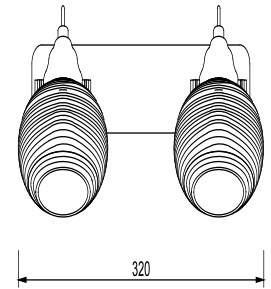

FREYA
TRADITION OF QUALITY

Instruction

FR5690WL-02CH

2 x E14 (40W)

Model: FR5690WL-02CH
Series: Linda

Wall Lamps