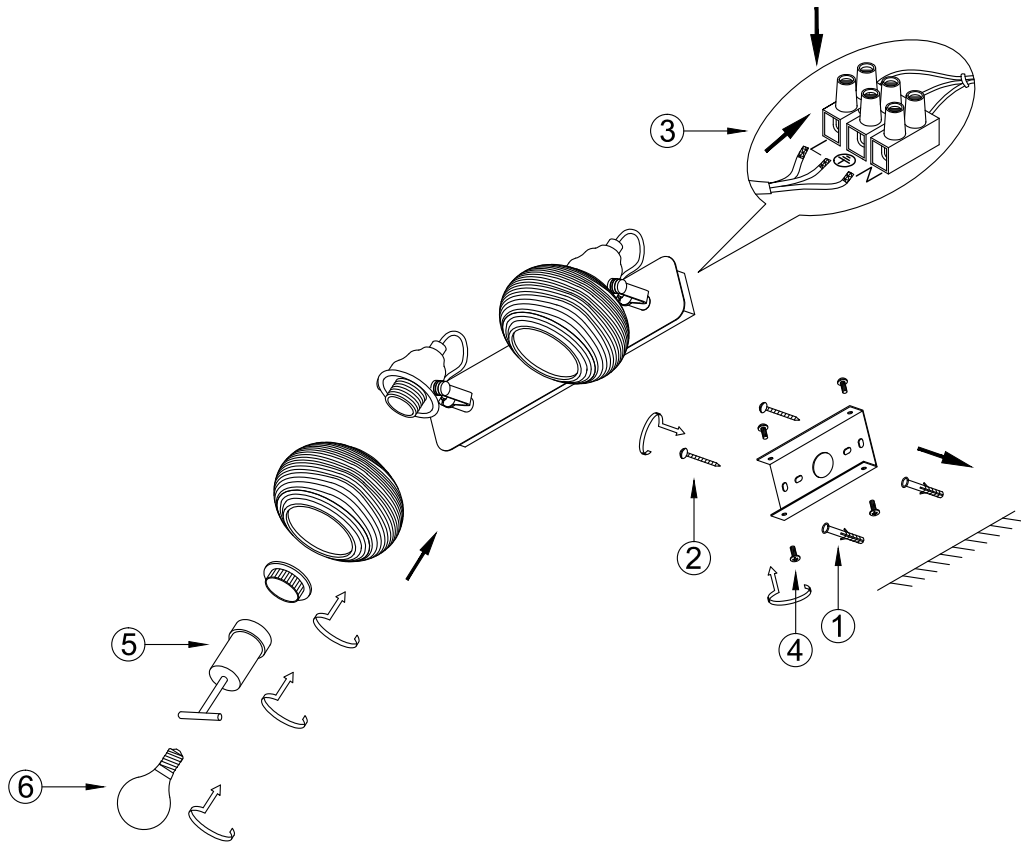

FREYA
TRADITION OF QUALITY

Instruction

FR5690WL-02CH

2 x E14 (40W)

Model: FR5690WL-02CH
Series: Linda

Wall Lamps