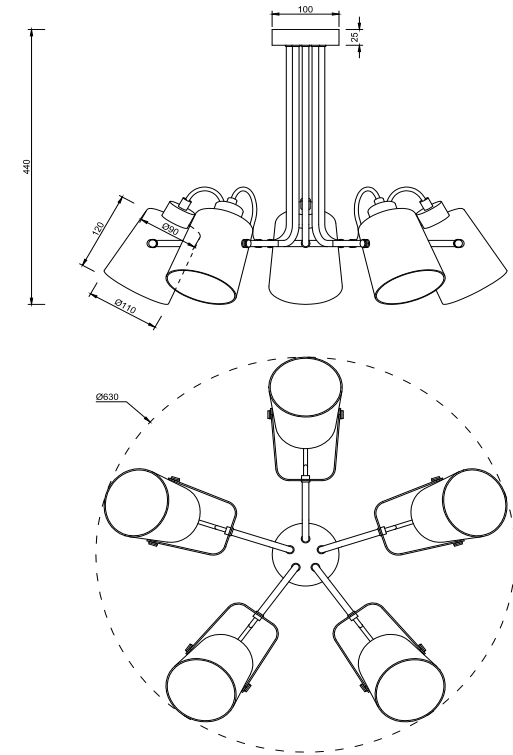

# Instruction

FR5691PL-05CH

5 x E14 (40W)

Model: FR5691PL-05CH

Series: Nonna

Ceiling Lamps