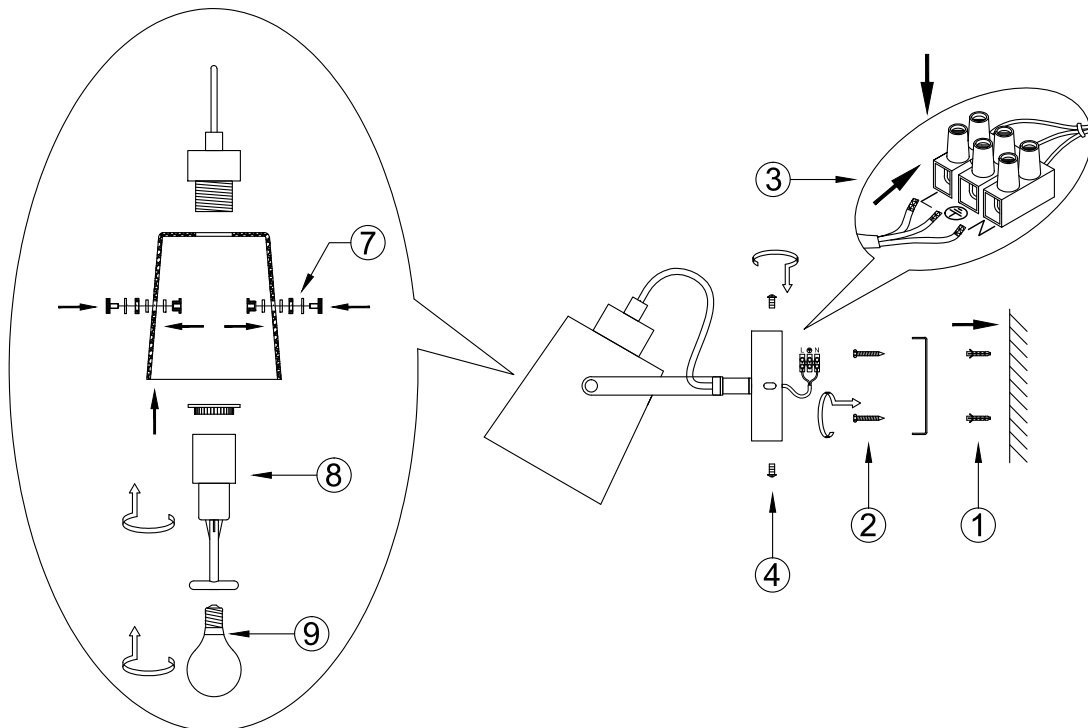

FREYA
TRADITION OF QUALITY

Instruction

FR5691WL-01CH

1 x E14 (40W)

Model: FR5691WL-01CH

Series: Nonna

Wall Lamps