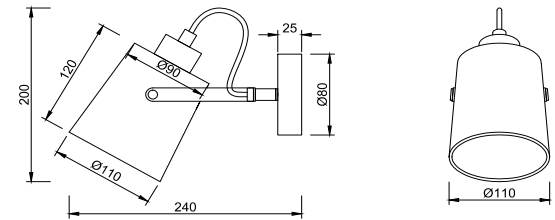

FREYA
TRADITION OF QUALITY

Instruction

FR5691WL-01CH

1 x E14 (40W)

Model: FR5691WL-01CH

Series: Nonna

Wall Lamps