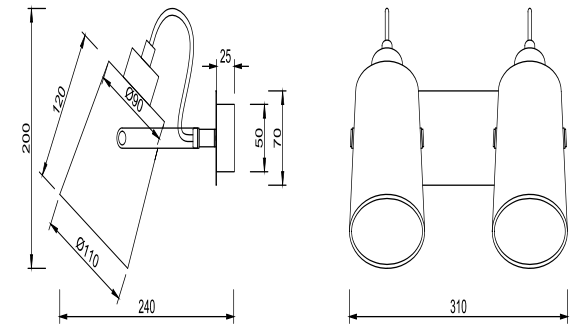

FREYA
TRADITION OF QUALITY

Instruction

FR5691WL-02CH

2 x E14 (40W)

Model: FR5691WL-02CH

Series: Nonna

Wall Lamps