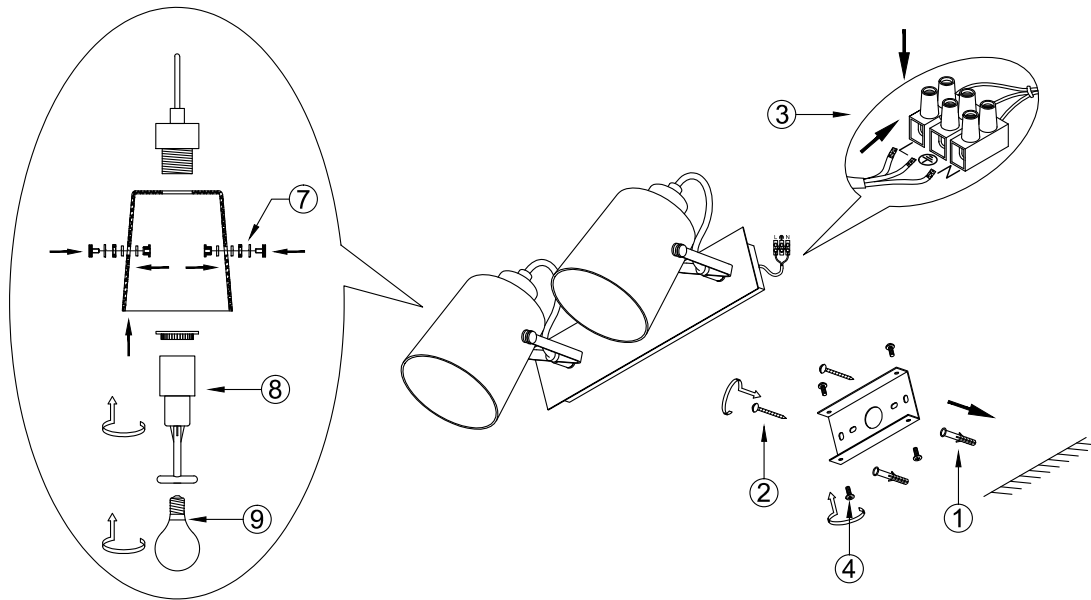

FREYA
TRADITION OF QUALITY

Instruction

FR5691WL-02CH

2 x E14 (40W)

Model: FR5691WL-02CH

Series: Nonna

Wall Lamps