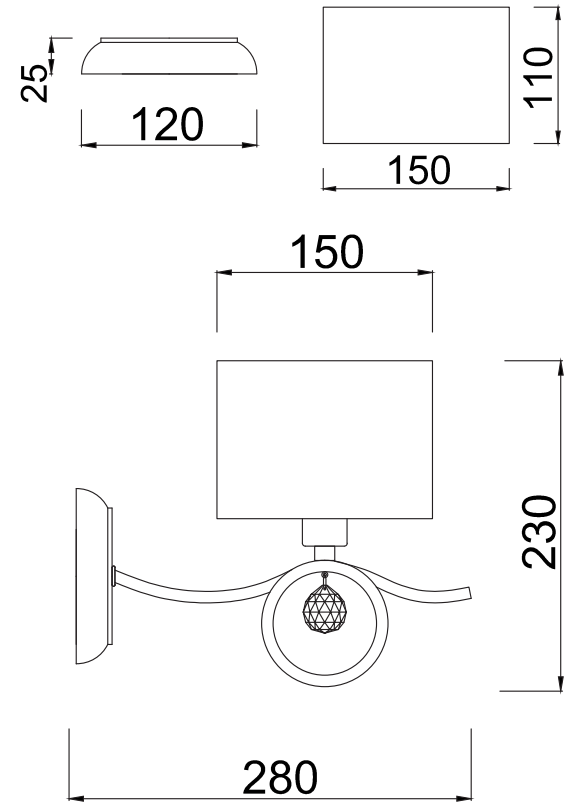

FREYA
TRADITION OF QUALITY

INSTRUCTION

MODEL: FR5906-WL-01-CH

1 X E14 (40W)

FREYA-LIGHT.COM