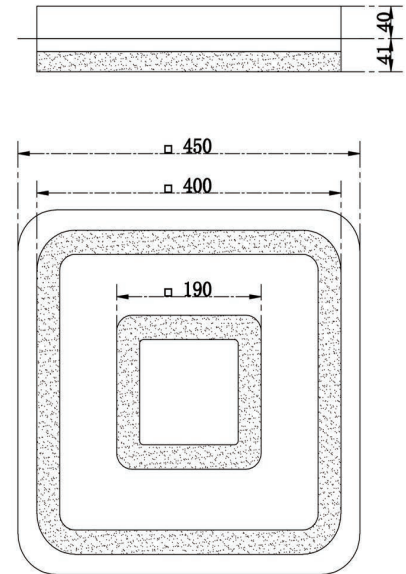

# Instruction

FR6002CL-L37CH

MAX 37W  
2800 Lumen

Model: FR6002CL-L37CH  
Series: Caprice

Ceiling Lamps