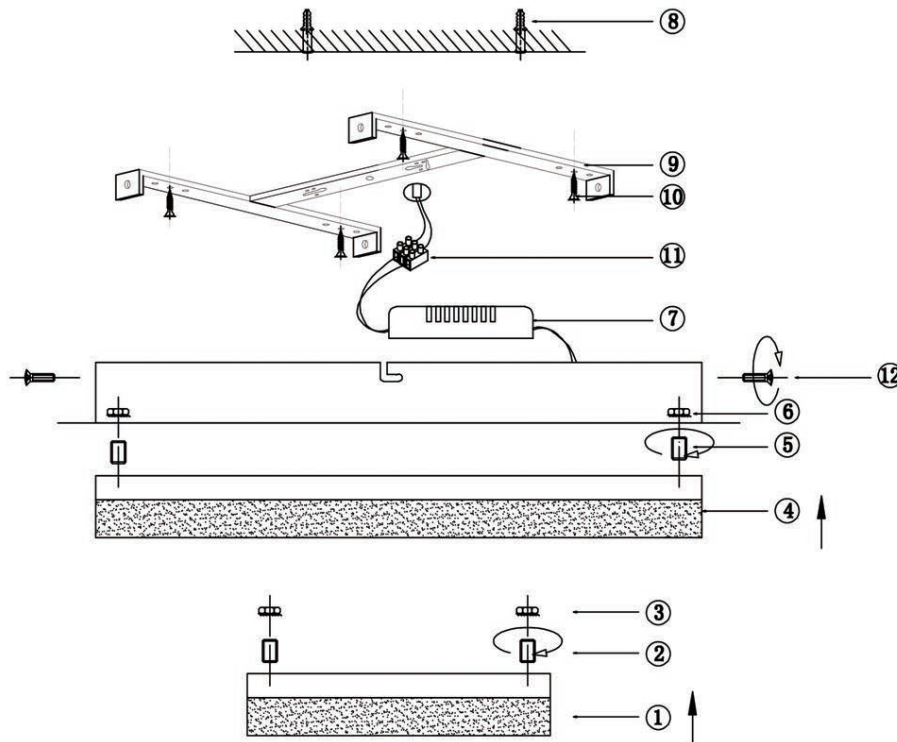

# Instruction

FR6002CL-L37CH

MAX 37W  
2800 Lumen

Model: FR6002CL-L37CH  
Series: Caprice

Ceiling Lamps