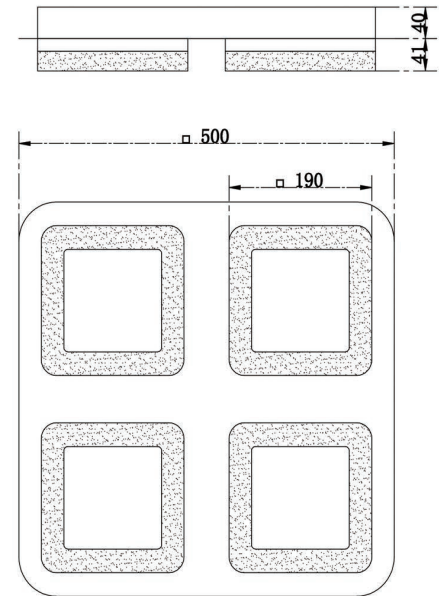

FREYA
TRADITION OF QUALITY

Instruction

FR6002CL-L41CH

MAX 41W
3100 Lumen

Model: FR6002CL-L41CH
Series: Caprice

Ceiling Lamps