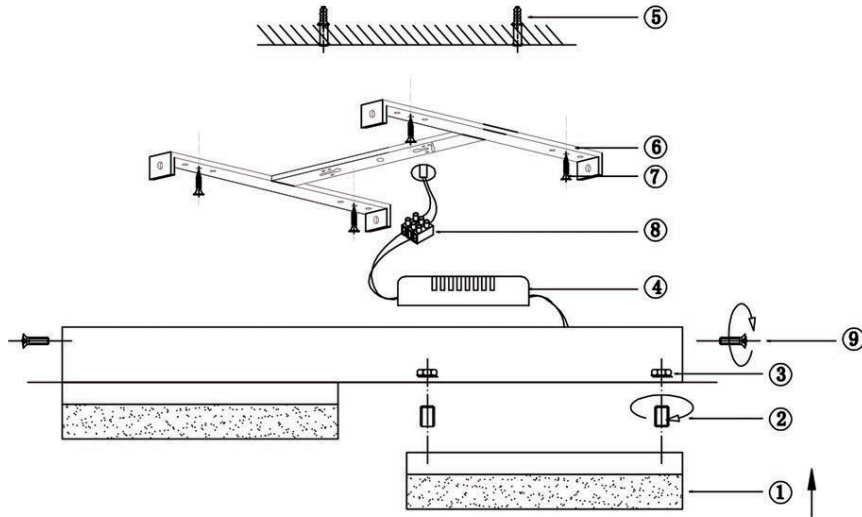

FREYA
TRADITION OF QUALITY

Instruction

FR6002CL-L41CH

MAX 41W
3100 Lumen

Model: FR6002CL-L41CH
Series: Caprice

Ceiling Lamps