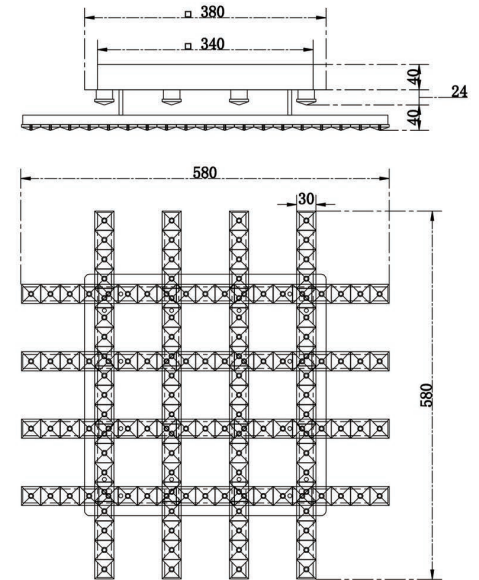

FREYA
TRADITION OF QUALITY

Instruction

FR6003CL-L78CH

MAX 78W
5900 Lumen

Model: FR6003CL-L78CH

Series: Grid

Ceiling Lamps