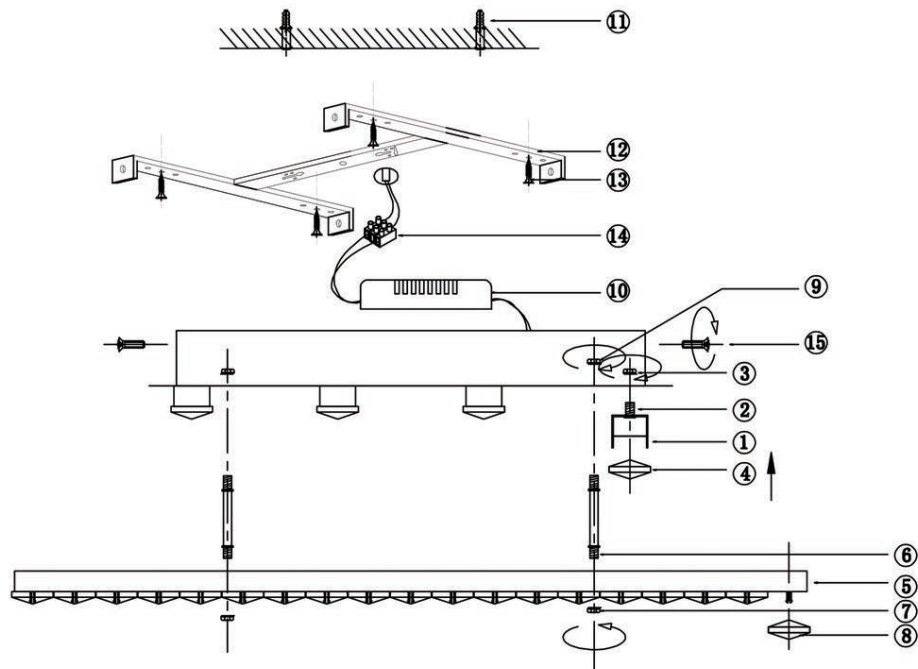

FREYA
TRADITION OF QUALITY

Instruction

FR6003CL-L78CH

MAX 78W
5900 Lumen

Model: FR6003CL-L78CH

Series: Grid

Ceiling Lamps