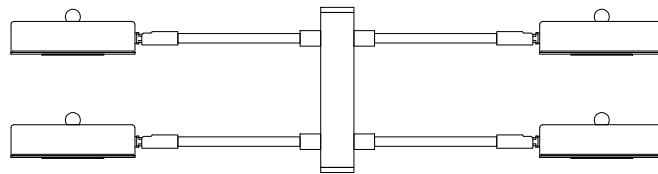

FREYA
TRADITION OF QUALITY

Instruction

FR6009PL-L66W

MAX 66W
2500 Lumen

Model: FR6009PL-L66W
Series: Gabby

Ceiling Lamps