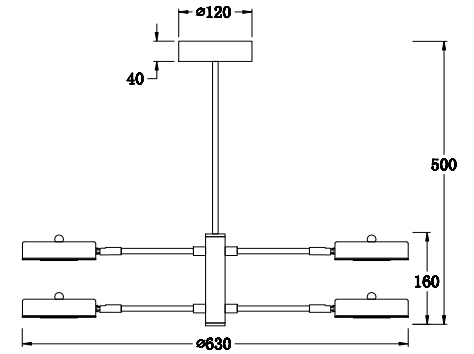

FREYA
TRADITION OF QUALITY

Instruction

FR6009PL-L66W

MAX 66W
2500 Lumen

Model: FR6009PL-L66W
Series: Gabby

Ceiling Lamps