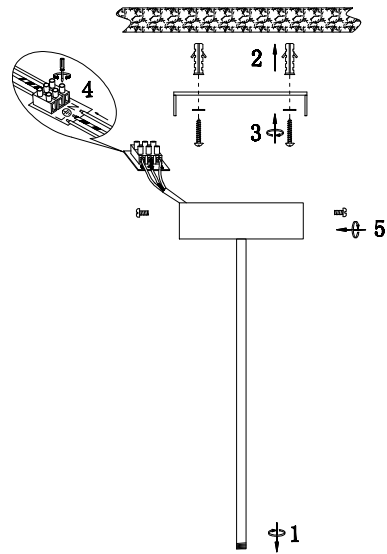

FREYA
TRADITION OF QUALITY

Instruction

FR6009PL-L66W

MAX 66W
2500 Lumen

Model: FR6009PL-L66W
Series: Gabby

Ceiling Lamps