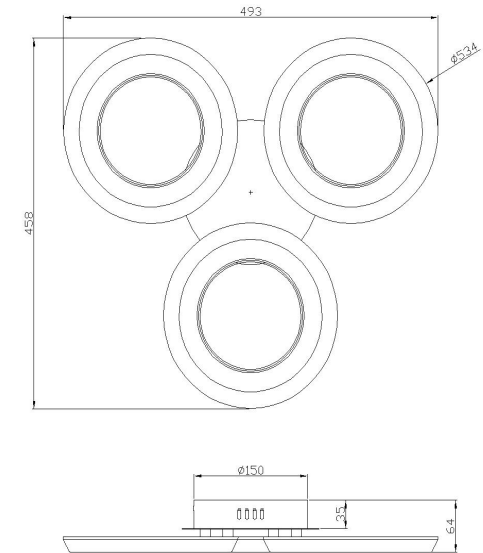

FREYA
TRADITION OF QUALITY

Instruction

FR6010CL-L51W

MAX 51W
2700 Lumen

Model: FR6010CL-L51W
Series: Blis

Ceiling Lamps