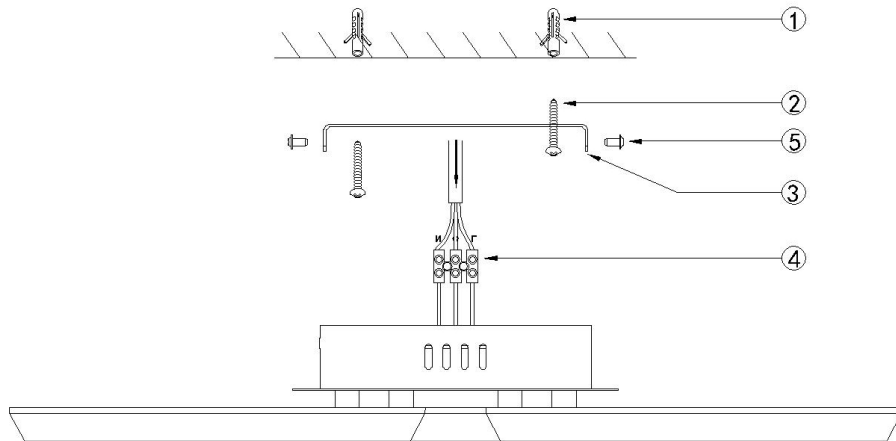

FREYA
TRADITION OF QUALITY

Instruction

FR6010CL-L51W

MAX 51W
2700 Lumen

Model: FR6010CL-L51W
Series: Blis

Ceiling Lamps