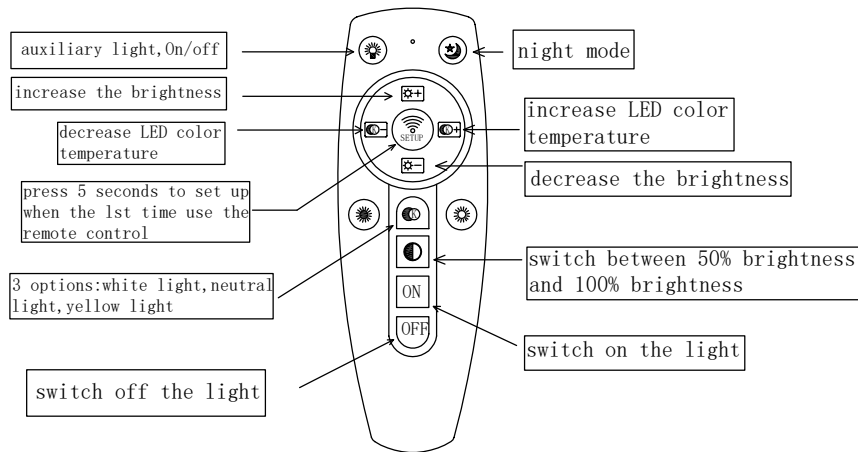

REMOTE CONTROL INSTRUCTION

MAX 118W
6400 Lumen

Model: FR6012CL-L70W
Collection: LED
Series: Omega

Ceiling Lamps