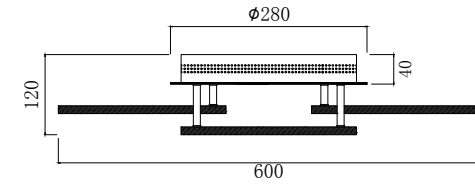

REMOTE CONTROL INSTRUCTION

MAX 118W
6400 Lumen

Model: FR6012CL-L70W
Collection: LED
Series: Omega

Ceiling Lamps