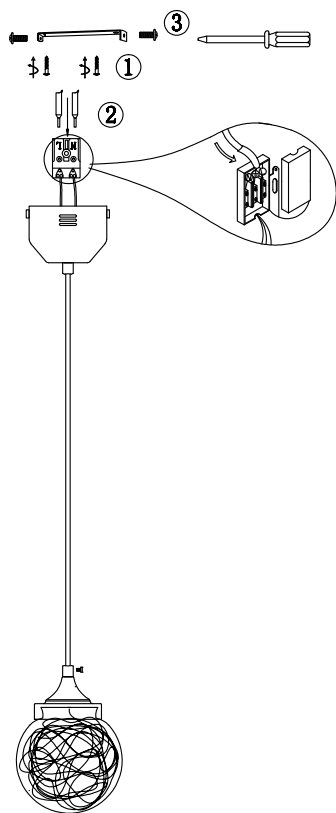

Instruction

FR6157-PL-5W-TR

MAX 5W
600 Lumen

Model: FR6157-PL-5W-TR
Collection: LED
Series: Isabel

Pendant Lamps