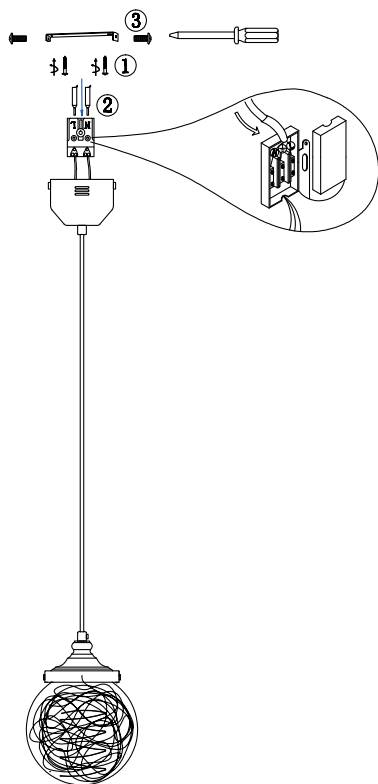

Instruction

FR6157-PL-9W-TR

MAX 5W
600 Lumen

Model: FR6157-PL-9W-TR
Collection: LED
Series: Isabel

Pendant Lamps