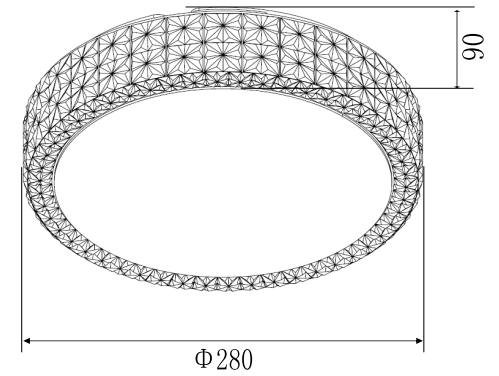

FREYA
TRADITION OF QUALITY

Instruction

FR6309-CL01-12W-W

MAX 12W
870 Lumen

Model: FR6309-CL01-12W-W
Series: Alicia

Ceiling Lamps