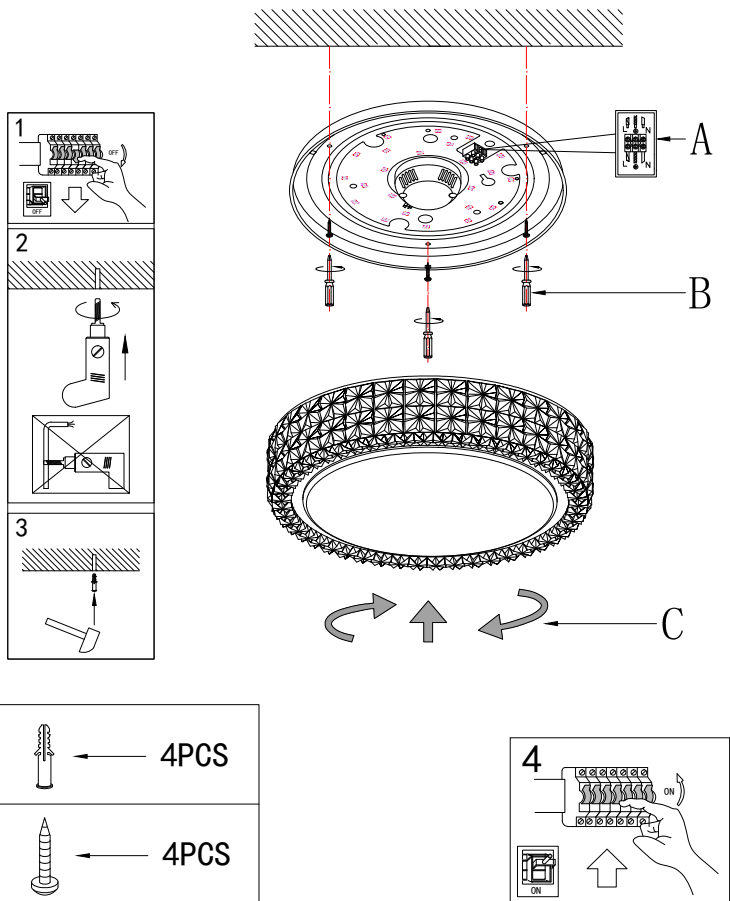

FREYA
TRADITION OF QUALITY

Instruction

FR6309-CL01-12W-W

MAX 12W
870 Lumen

Model: FR6309-CL01-12W-W
Series: Alicia

Ceiling Lamps