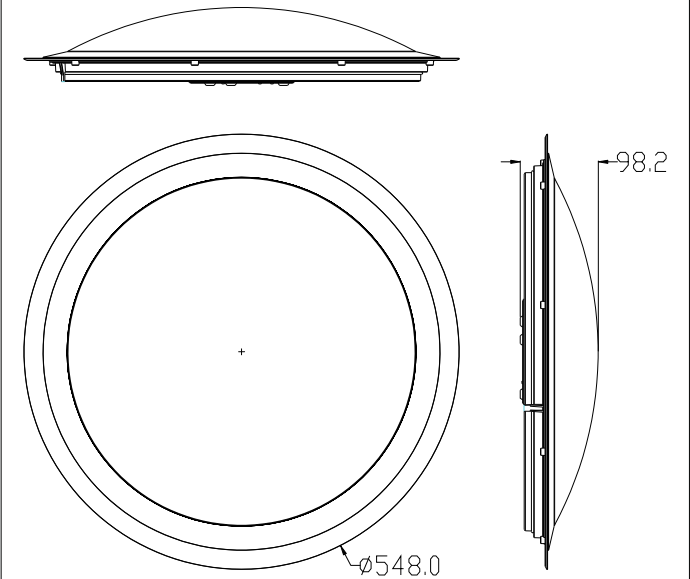

FREYA
TRADITION OF QUALITY

INSTRUCTION

MODEL: FR6441-CL-60-W
CHANDELIER

Picture 1

Picture 3

Picture 2

Picture 4

Picture 5