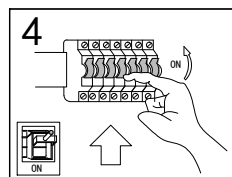

# Instruction

FR6678CL-L24TR

-  ← 3PCS
-  ← 3PCS

MAX 24W  
2400 Lumen

Model: FR6678CL-L24TR  
Series: Marta

Ceiling Lamps