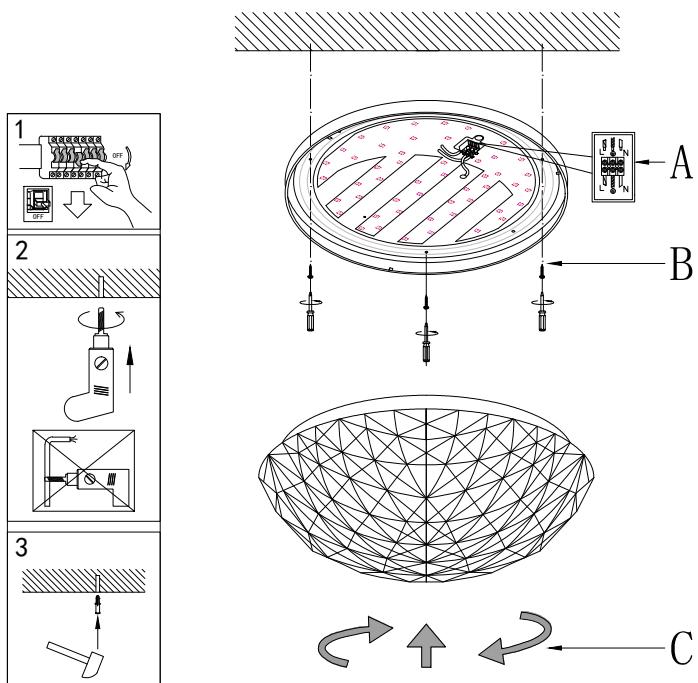

# Instruction

FR6678CL-L24TR

-  ← 3PCS
-  ← 3PCS

MAX 24W  
2400 Lumen

Model: FR6678CL-L24TR  
Series: Marta

Ceiling Lamps