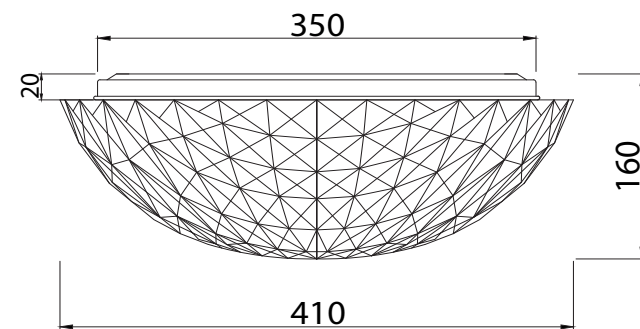

# Instruction

FR6678CL-L24TR

-  ← 3PCS
-  ← 3PCS

MAX 24W  
2400 Lumen

Model: FR6678CL-L24TR  
Series: Marta

Ceiling Lamps