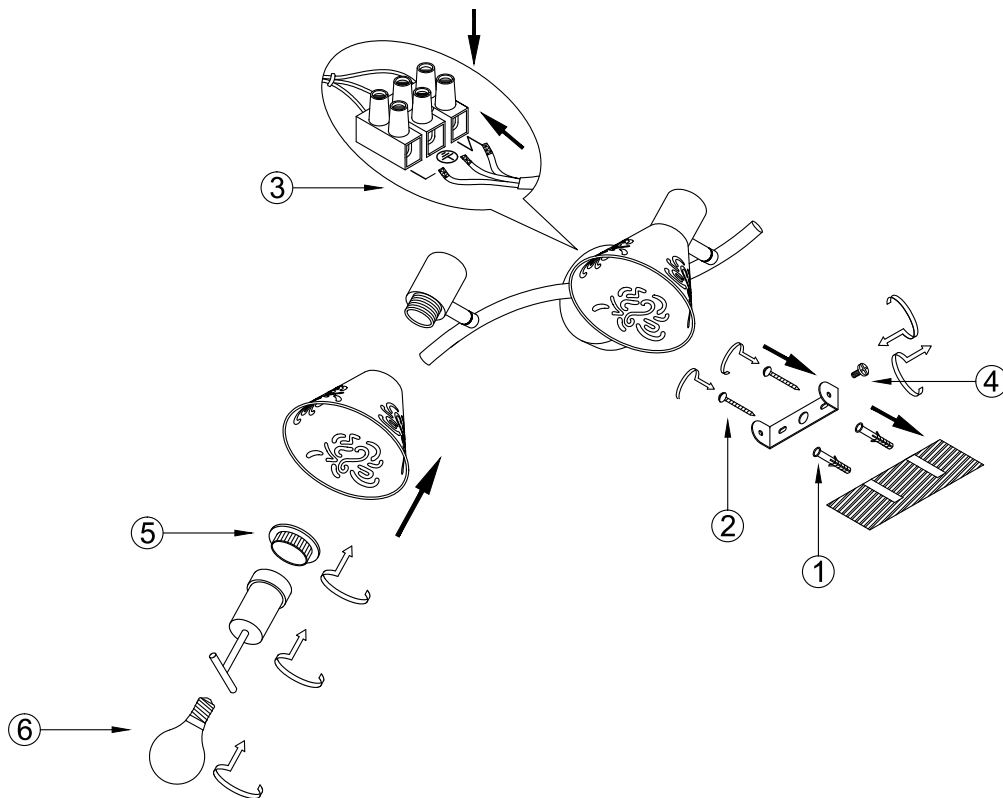

# Instruction

FR7001WL-02BZ

2 x E14 (40W)

Model: FR7001WL-02BZ  
Series: Paola

Wall Lamps