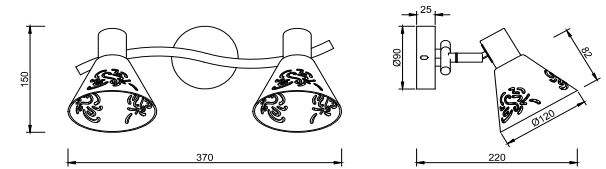

# Instruction

FR7001WL-02BZ

2 x E14 (40W)

Model: FR7001WL-02BZ  
Series: Paola

Wall Lamps