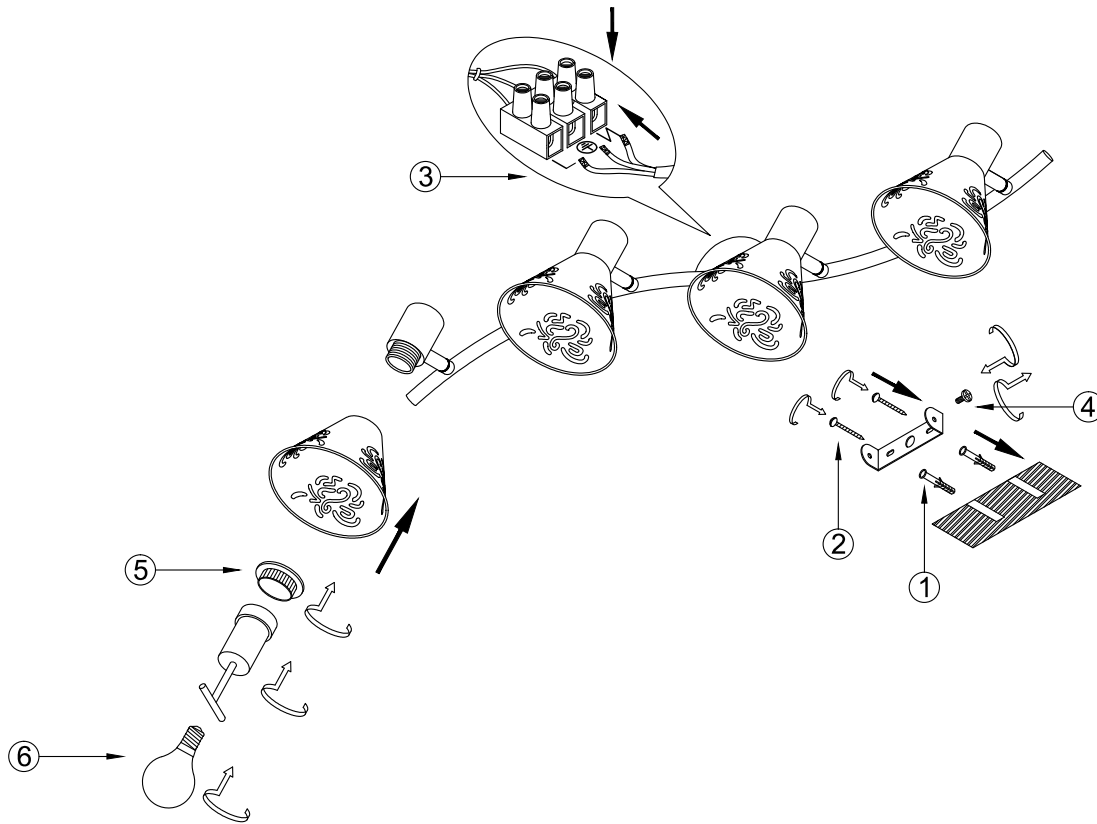

FREYA
TRADITION OF QUALITY

Instruction

FR7001WL-04BZ

4 x E14 (40W)

Model: FR7001WL-04BZ
Series: Paola

Wall Lamps