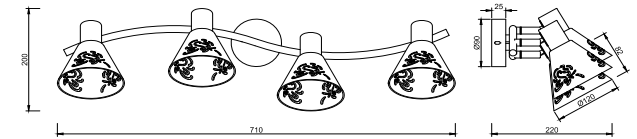

FREYA
TRADITION OF QUALITY

Instruction

FR7001WL-04BZ

4 x E14 (40W)

Model: FR7001WL-04BZ
Series: Paola

Wall Lamps